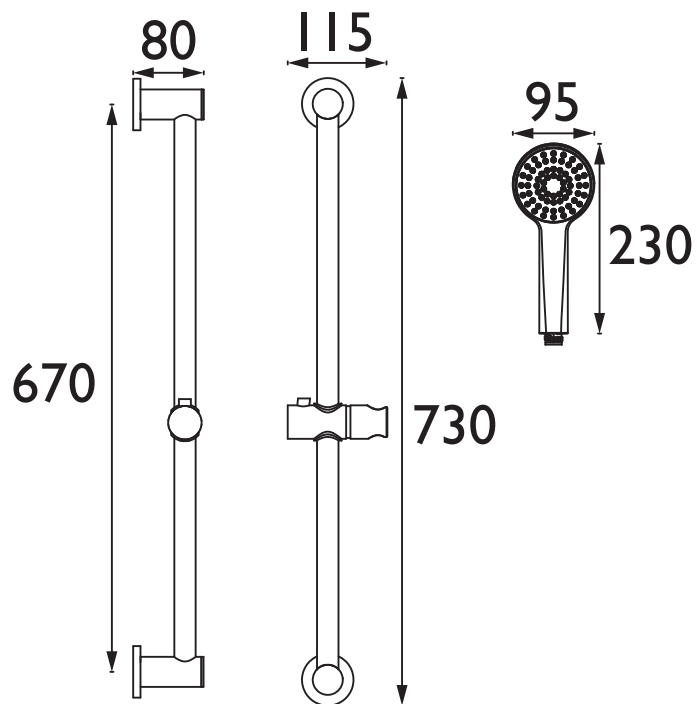

RND KIT01 C

SHOWER ACC Shower Range Round Riser Rail Shower Kit and Wall Outlet Chrome

Features:

- You really can count on Bristan showering accessories with a hard wearing luminance chrome finish and a 5 year guarantee for peace of mind
- A hard-wearing, flawless chrome finish that lasts for years. Scratch resistant and salt spray tested to ensure added durability
- All in one kit - Includes a hose, fixed position riser rail, multi function handset and wall outlet
- Multi function handset with rub-clean nozzles to help reduce limescale build up
- Ensure your project is given the perfect finishing touch with our range of Accessories

Product Certifications:

WRAS Certificate No: 2205913
WRAS Expiry Date: 31/05/2027

For more products, visit our website:

<http://www.bristan.com>

Specification

Finish/Colour:	Chrome Plated
Main Construction Material:	Stainless Steel
Shower Kit:	Rigid Riser
Shower Head Type:	Adjustable
Rub Clean Handset:	Y
Mounting Type:	Wall
Plumbing System Suitability:	Suitable for all plumbing systems
Minimum Dynamic Pressure (bar):	0.2 bar
Maximum Dynamic Pressure (bar):	5 bar
Maximum Static Pressure (bar):	10 bar
Maximum Hot Water Supply Temperature °C:	60
Connection Inlet:	G 1/2"
Isolation Included:	N
Check Valve Included:	N
What's Included:	1x Riser Rail, 2x Wall Brackets, 1x Fixings Pack, 1x 1.5m Hose, 1x Multi-Function Handset, 1x Slider, 1x Wall Outlet

Dimensions (measurements in mm)

Flow Rates (l/min)

System Pressure (bar)	0.2	0.5	1	2	3	5
Through Handset (mixed)	2.7	5	7.3	7.8	8.9	9.8

TECHNICAL DATA SHEET

BRISTAN

D2