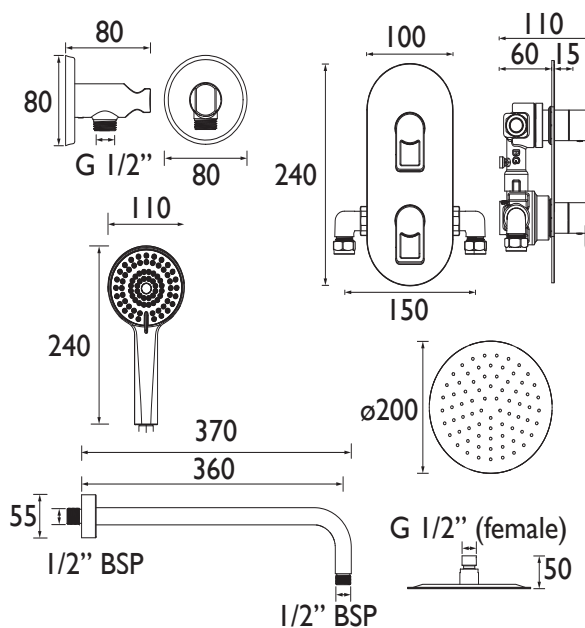

SAFFRON SHWR PK2

SAFFRON Shower Range Saffron Concealed Dual Control Shower Pack2 Chrome

Features:

- All in one box - pack includes shower valve with integral two outlet diverter, slimline 200mm round drench head with shower arm, a multi function handset and wall outlet.
- Multi function rub clean handset and drench head - limescale and debris build-up is quickly and easily removed by rubbing a finger or a cloth over the nozzles.
- A hard-wearing, flawless, scratch resistant chrome finish that lasts for years. Salt spray tested to ensure added durability.
- Easy installation with an adjustable faceplate that fits total wall depths from 60mm to 75mm for a perfect flush finish
- Dual control - Flow and temperature are operated separately giving accurate control of both.

Product Certifications:

For more products, visit our website:
<http://www.bristan.com>

Specification

Finish/Colour:	00 Chrome Plated
Main Construction Material:	Brass; ABS
No of Controls:	3
Shower Type:	Dual Control
Shower Head Type:	Both
Shower Kit:	Fixed Head and Handset
Valve/Cartridge Type:	40mm Single Lever Cartridge
Maximum Hot Water Supply Temperature °C:	65
Plumbing System Suitability:	Suitable for all plumbing systems, ideally balanced
Minimum Dynamic Pressure (bar):	0.2
Maximum Dynamic Pressure (bar):	5
Maximum Static Pressure (bar):	10
Connection Inlet:	15mm Compression
Connection Outlet:	G 1/2"
Isolation Valve Included:	No
Check Valve Included:	Yes

Dimensions (measurements in mm)

Flow Rates (l/min)

System Pressure (bar)	0.2	0.5	1	2	3	5
Through Handset (mixed)	3.1	5.5	8.4	12.6	16.4	22.4
Through Fixed Head (mixed)	3	8.9	11.3	13.5	17.6	24
Handset with Flow Limiters (mixed)	5.4	4.5	6.6	8	8.6	8.9
Fixed Head with Flow Limiters (mixed)	2.6	4.9	7.6	9.2	9.1	9.9