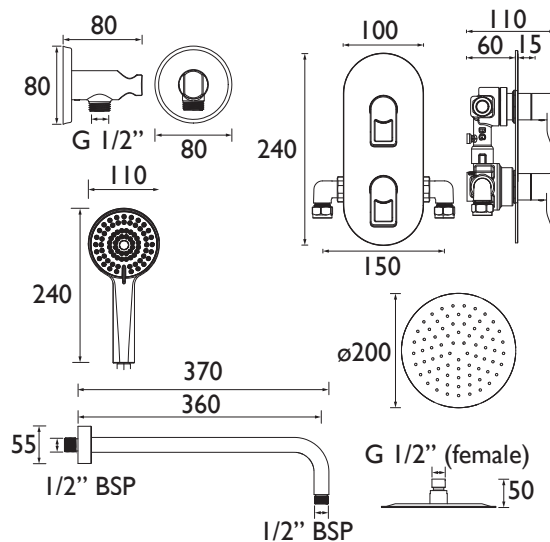

SAFFRON BLK SHWR PK2

SAFFRON Shower Range

Saffron Concealed Dual Control Shower Pack2 Black

Features:

- Supplied with everything you need, including a shower valve with integral two outlet diverter, slimline 200mm round drench head with shower arm, a multi function handset and wall outlet
- Keep your shower performing like new with rub-clean nozzles that wipe clean easily
- Easy installation with an adjustable faceplate that fits total wall depths from 60mm to 75mm for a perfect flush finish
- Control your perfect shower experience with separate flow and temperature controls for precise adjustment
- Save time on maintenance with a front-access cartridge for quick servicing

Product Certifications:

For more products, visit our website:
<http://www.bristan.com>

Specification

Finish/Colour:	Black
Main Construction Material:	Brass; ABS
No of Controls:	3
Shower Type:	Dual Control
Shower Head Type:	Both
Shower Kit:	Adjustable riser with Fixed Head
Valve/Cartridge Type:	40mm Diverter & 35mm Thermostatic Cartridge
Maximum Hot Water Supply Temperature °C:	65
Plumbing System Suitability:	Suitable for all plumbing systems, ideally balanced
Minimum Dynamic Pressure (bar):	0.2
Maximum Dynamic Pressure (bar):	5
Maximum Static Pressure (bar):	10
Connection Inlet:	15mm Compression
Connection Outlet:	G 1/2"
Isolation Valve Included:	No
Check Valve Included:	Yes

Dimensions (measurements in mm)

Flow Rates (l/min)

System Pressure (bar)	0.2	0.5	1	2	3	5
Through Handset (mixed)	3.9	8.1	7.6	8.4	8.7	8.8
Through Fixed Head (mixed)	2.8	4.9	7	7.2	8.5	9
Through Handset (without Flow Limiters)	3.3	5.9	8.7	12.8	15.9	NPD
Through Fixed Head (without Flow Limiters)	5.3	9.7	14.3	17.3	NPD	NPD