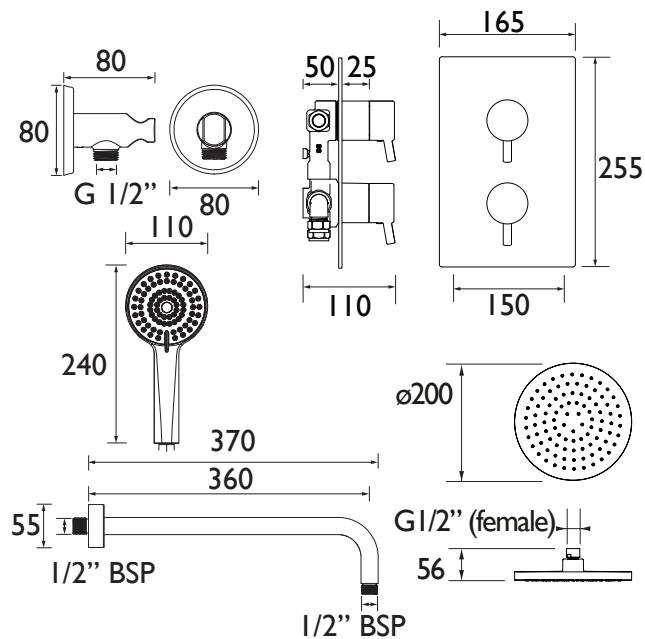

PRISM BLK SHWR PK2

PRISM Shower Range Prism Shower Pack2 Complete Black

Features:

- All in one box - pack includes shower valve with integral two outlet diverter, slimline 200mm round drench head with shower arm, plus a rub clean multi function handset and wall outlet.
- Rub clean handset and drench head - limescale and debris build-up is quickly and easily removed by rubbing a finger or a cloth over the nozzles.
- Easy installation with an adjustable faceplate that fits total wall depths from 50mm to 75mm for a perfect flush finish
- Integral two outlet diverter so you can easily switch between the handset or drench head.
- Thermostatic cartridge with preset temperature safety stop at 42°C for family-safe showering. A higher temperature can be selected, if required, by selecting the override function.

Product Certifications:

For more products, visit our website:
<http://www.bristan.com>

Specification

Finish/Colour:	Black
Main Construction Material:	Brass; ABS
No of Controls:	2
Shower Type:	Recessed Thermostatic Valve
Shower Head Type:	Both
Shower Kit:	Fixed Head and Handset
Valve/Cartridge Type:	35mm Thermostatic Cartridge
Maximum Hot Water Supply Temperature °C:	65
Plumbing System Suitability:	Suitable for all plumbing systems
Minimum Dynamic Pressure (bar):	0.2
Maximum Dynamic Pressure (bar):	5.0
Maximum Static Pressure (bar):	10
Connection Inlet:	15mm Compression
Connection Outlet:	G 1/2"
Isolation Valve Included:	No
Check Valve Included:	Yes

Dimensions (measurements in mm)

Flow Rates (l/min)

System Pressure (bar)	0.2	0.5	1	2	3	5
Through Handset (mixed)	3.22	5.73	8.41	12.3	15.4	20.1
Through Fixed Head (mixed)	4.94	8.75	12.9	18.9	23.2	NPD
Handset with Flow Limiters (mixed)	2.64	4.62	6.36	7.97	9.19	10.4
Fixed Head with Flow Limiters (mixed)	3.37	5.67	7.12	8.77	9.81	11.1