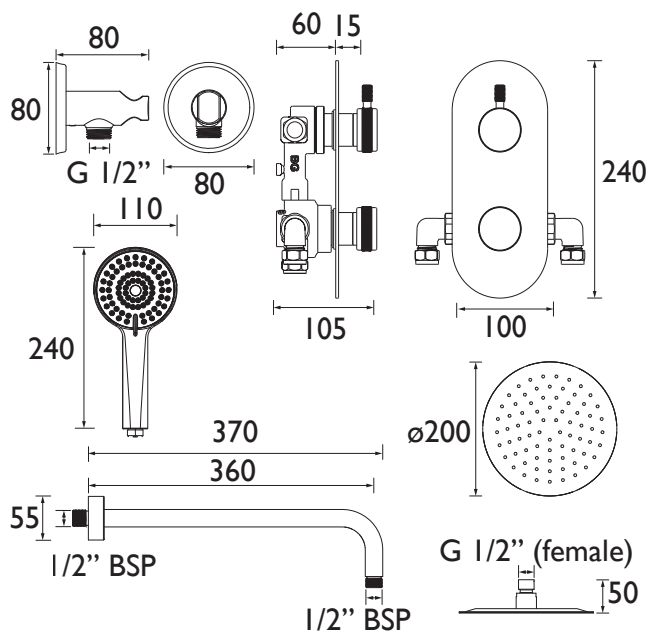

MOLIDA BLK SHWR PK2

MOLIDA Shower Range

Molida Concealed Dual Control Shower
Pack2 Black

Specification

Finish/Colour:	Black
Main Construction Material:	Brass; ABS
No of Controls:	2
Shower Type:	Dual Control
Shower Head Type:	Both
Shower Kit:	Fixed Head and Handset
Valve/Cartridge Type:	40mm Single Lever Cartridge
Maximum Hot Water Supply Temperature °C:	60
Plumbing System Suitability:	Suitable for all plumbing systems
Minimum Dynamic Pressure (bar):	0.2
Maximum Dynamic Pressure (bar):	5.0
Maximum Static Pressure (bar):	10
Connection Inlet:	15mm Compression
Connection Outlet:	G 1/2"
Isolation Valve Included:	No
Check Valve Included:	Yes

Features:

- All in one box - pack includes shower valve with integral two outlet diverter, slimline 200mm round drench head with shower arm, plus a multi function handset and wall outlet.
- Multi function rub clean handset and drench head - limescale and debris build-up is quickly and easily removed by rubbing a finger or a cloth over the nozzles.
- On-trend matt black finish to make a statement in your bathroom.
- Easy installation with an adjustable faceplate that fits total wall depths from 60mm to 75mm for a perfect flush finish
- Dual control - Flow and temperature are operated separately giving accurate control of both.

Product Certifications:

For more products, visit our website:
<http://www.bristan.com>

Dimensions (measurements in mm)

Flow Rates (l/min)

System Pressure (bar)	0.2	0.5	1	2	3	5
Through Handset (without flow limiter)	3.1	5.54	8.35	12.62	16.44	22.43
Through Handset (with flow limiter)	2.5	4.49	6.8	6.94	7.85	7.42
Through Fixed Head (without flow limiters mixed)	3.05	8.87	11.32	13.46	17.56	24.03
Through Fixed Head (with flow limiters mixed)	2.57	4.94	7.61	9.18	9.11	9.95