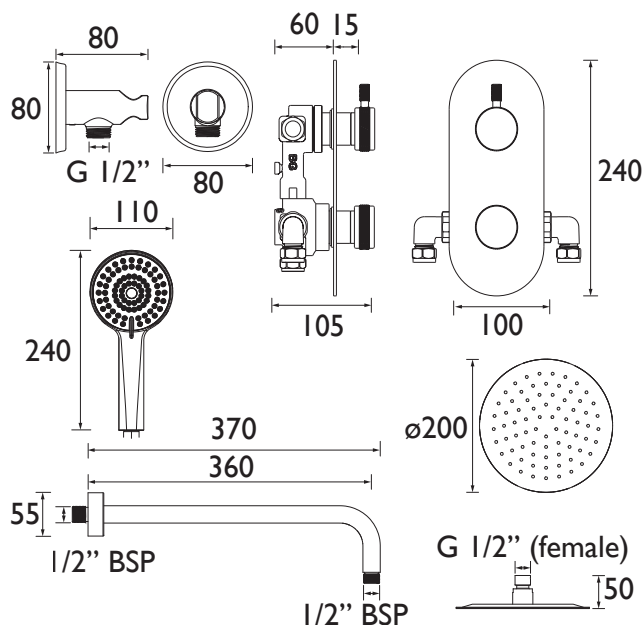

### Features:

- All in one box - pack includes shower valve with integral two outlet diverter, slimline 200mm round drench head with shower arm, plus a multi function handset and wall outlet.
- Multi function rub clean handset and drench head - limescale and debris build-up is quickly and easily removed by rubbing a finger or a cloth over the nozzles.
- On-trend brushed brass finish to make a statement in your bathroom.
- Easy installation with an adjustable faceplate that fits total wall depths from 60mm to 75mm for a perfect flush finish
- Dual control - Flow and temperature are operated separately giving accurate control of both.

### Specification

Finish/Colour:	Brushed Brass
Main Construction Material:	Brass; ABS
No of Controls:	2
Shower Type:	Dual Control
Shower Head Type:	Both
Shower Kit:	Fixed Head and Handset
Valve/Cartridge Type:	40mm Single Lever Cartridge
Maximum Hot Water Supply Temperature °C:	60
Plumbing System Suitability:	Suitable for all plumbing systems
Minimum Dynamic Pressure (bar):	0.2
Maximum Dynamic Pressure (bar):	5
Maximum Static Pressure (bar):	10
Connection Inlet:	15mm Compression
Connection Outlet:	G 1/2"
Isolation Valve Included:	No
Check Valve Included:	Yes

### Dimensions (measurements in mm)