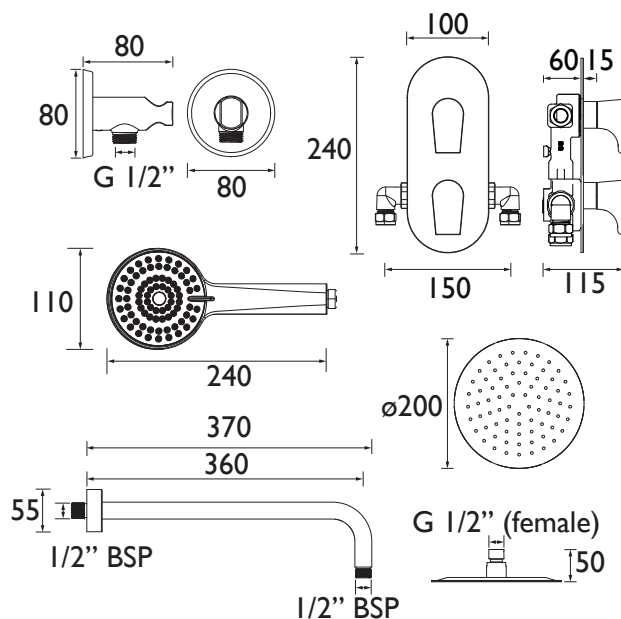

HOURGLASS BLK SHWR PK2

HOURGLASS Shower Range Hourglass Shower Pack2 Black

Features:

- All in one box - pack includes shower valve with slimline 200mm round drench head and shower arm so nothing to buy separately
- Rub clean drench head - limescale and debris build-up is quickly and easily removed by rubbing a finger or a cloth over the nozzles.
- Easy installation with an adjustable faceplate that fits total wall depths from 60mm to 75mm for a perfect flush finish
- Thermostatic cartridge with preset temperature safety stop at 42°C for family-safe showering. A higher temperature can be selected, if required, by selecting the override function.
- Dual control - Flow and temperature are operated separately giving accurate control of both.

Product Certifications:

For more products, visit our website:
<http://www.bristan.com>

Specification

Finish/Colour:	Black
Main Construction Material:	Brass; ABS
No of Controls:	2
Shower Type:	Dual Control
Shower Head Type:	Both
Shower Kit:	Fixed Head and Handset
Valve/Cartridge Type:	40mm Single Lever Cartridge
Maximum Hot Water Supply Temperature °C:	65
Plumbing System Suitability:	Suitable for all plumbing systems, ideally balanced
Minimum Dynamic Pressure (bar):	0.2
Maximum Dynamic Pressure (bar):	5.0
Maximum Static Pressure (bar):	10
Connection Inlet:	15mm Compression
Connection Outlet:	G 1/2"
Isolation Valve Included:	No
Check Valve Included:	Yes

Dimensions (measurements in mm)

Flow Rates (l/min)

System Pressure (bar)	0.2	0.5	1	2	3	5
Through Handset (without flow limiter)	3.27	5.91	8.69	12.78	15.91	NPD
Through Handset (with flow limiter)	3.87	6.91	7.58	8.41	8.53	8.84
Through Fixed Head (without flow limiters mixed)	5.34	9.73	14.29	17.32	NPD	NPD
Through Fixed Head (with flow limiters mixed)	2.78	4.87	6.98	7.21	8.47	8.95