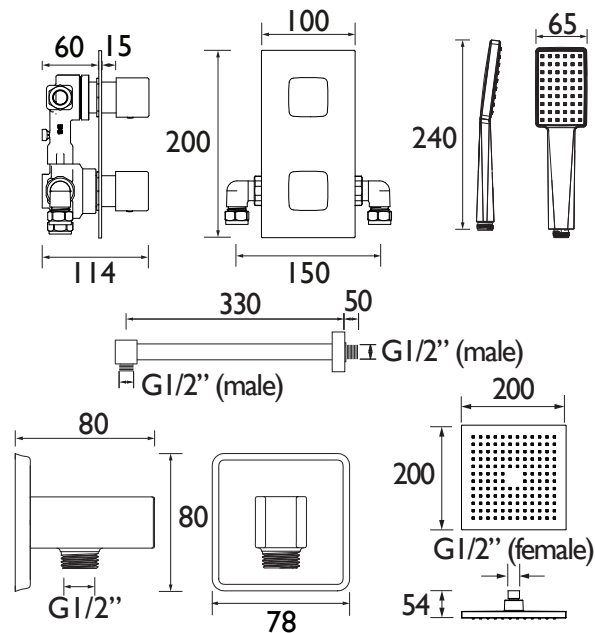

COBALT BLK SHWR PK2

COBALT Shower Range Cobalt Shower Pack 2 Complete Black

Features:

- All in one box - pack includes shower valve with integral two outlet diverter, slimline 200mm square drench head with shower arm, plus a rub clean single function handset and wall outlet.
- Rub clean handset and drench head - limescale and debris build-up is quickly and easily removed by rubbing a finger or a cloth over the nozzles.
- Easy installation with an adjustable faceplate that fits total wall depths from 60mm to 75mm for a perfect flush finish
- Integral two outlet diverter so you can easily switch between the handset or drench head.
- Thermostatic cartridge with preset temperature safety stop at 42°C for family-safe showering. A higher temperature can be selected, if required, by selecting the override function.

Product Certifications:

For more products, visit our website:
<http://www.bristan.com>

Specification

Finish/Colour:	Black
Main Construction Material:	Brass; ABS
No of Controls:	2
Shower Type:	Recessed Thermostatic Valve
Shower Head Type:	Fixed Head and Handset
Shower Kit:	Adjustable riser with Fixed Head
Valve/Cartridge Type:	40mm Single Lever Cartridge
Maximum Hot Water Supply Temperature °C:	65
Plumbing System Suitability:	Suitable for all plumbing systems, ideally balanced
Minimum Dynamic Pressure (bar):	0.2
Maximum Dynamic Pressure (bar):	5.0
Maximum Static Pressure (bar):	10
Connection Inlet:	15mm Compression
Connection Outlet:	G 1/2"
Isolation Valve Included:	No
Check Valve Included:	Yes

Dimensions (measurements in mm)

Flow Rates (l/min)

System Pressure (bar)	0.2	0.5	1	2	3	5
Through Handset (without flow limiter)	3.09	5.49	8.17	12.36	15.73	NPD
Through Handset (with flow limiter)	2.58	4.63	6.78	7.8	8.27	9.03
Through Fixed Head (without flow limiters mixed)	2.95	5.73	8.77	13.34	16.97	NPD
Through Fixed Head (with flow limiters mixed)	2.66	4.93	7.29	8.05	8.67	9.03