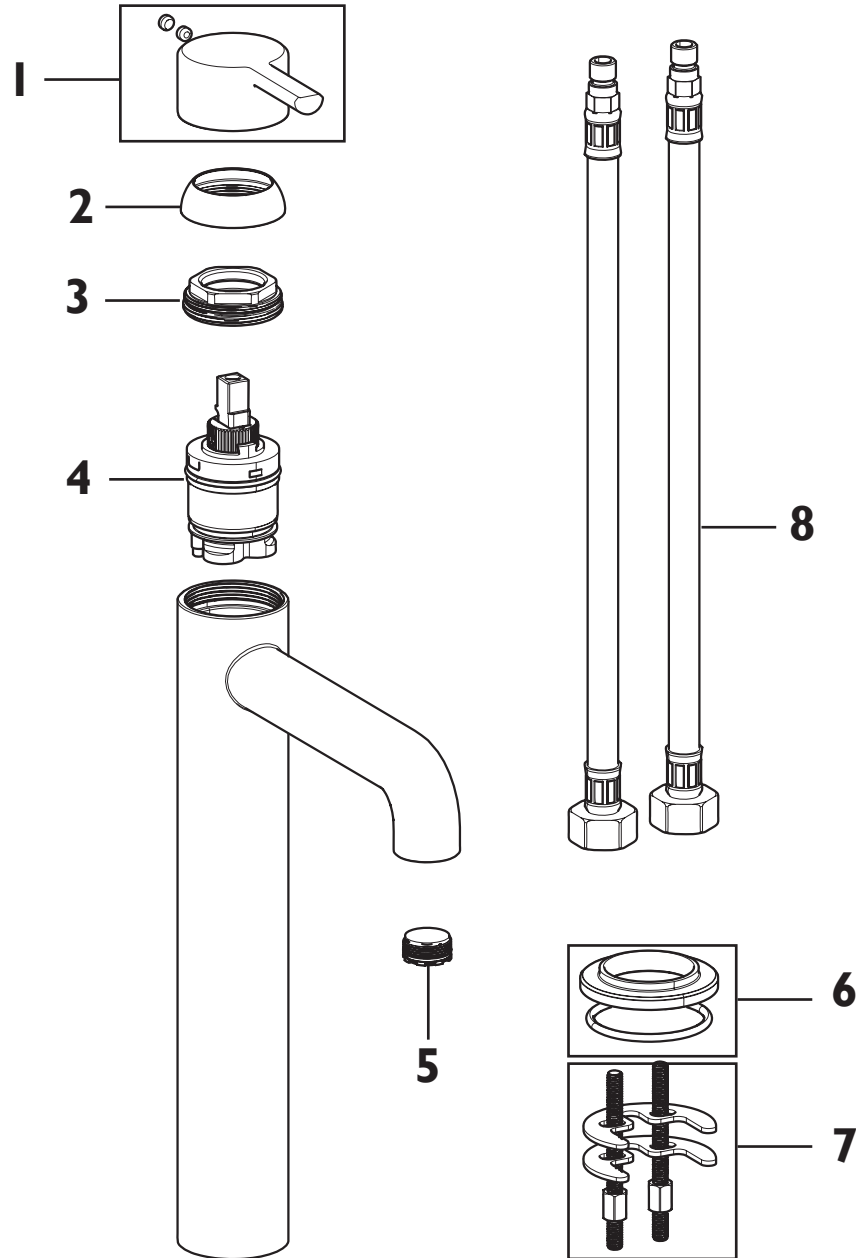

Product Code: AL ES TBAS Range
Revision: DI

1	Handle Assembly
2	Shroud
3	Cartridge Retaining Nut
4	Cartridge
5	Aerator
6	Plinth and Washer
7	Fixing Kit
8	Flexi Tails (Pair)