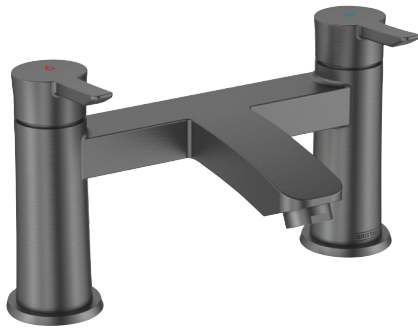

## APELO Tap Range Apelo Bath Filler Gun Metal

### Features:

- Install with confidence using a robust metal fixing nut that keeps your tap securely in place
- Experience smooth, reliable operation thanks to the long-life ceramic disc valves
- Add depth to a contemporary space with the refined gunmetal grey finish
- Built to last, backed by a lifetime parts and 1-year labour guarantee
- Find your perfect match with other finish options available

### Specification

<b>Product Type:</b>	Bathroom Taps
<b>Main Construction Material:</b>	Brass; ABS; Stainless Steel
<b>Mount Type:</b>	Deck
<b>Handle Type:</b>	Paddle
<b>Connection Inlet:</b>	3/4" BSP
<b>Connection Outlet:</b>	M24 Housed Aerator
<b>Number of Tap Holes:</b>	2
<b>Valve/Cartridge Type:</b>	3/4" Ceramic Disc Valve - 1/4 turn
<b>Plumbing System Requirements:</b>	Suitable for all plumbing systems
<b>Minimum Dynamic Pressure (bar):</b>	0.2 bar
<b>Maximum Dynamic Pressure (bar):</b>	5 bar
<b>Maximum Hot Water Temperature °C:</b>	65°C
<b>Maximum Static Pressure (bar):</b>	10 bar
<b>Flow Type:</b>	Single
<b>Isolation Included:</b>	No