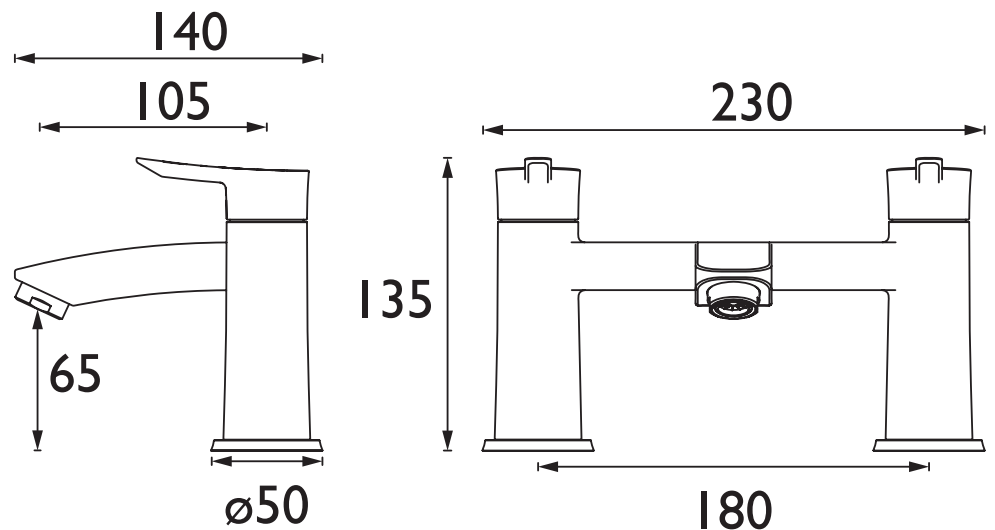

### Specification

<b>Product Type:</b>	Bathroom Taps
<b>Main Construction Material:</b>	Brass; ABS; Stainless Steel
<b>Mount Type:</b>	Deck
<b>Handle Type:</b>	Paddle
<b>Connection Inlet:</b>	3/4" BSP
<b>Connection Outlet:</b>	M24 Housed Aerator
<b>Number of Tap Holes:</b>	2
<b>Valve/Cartridge Type:</b>	3/4" Ceramic Disc Valve - 1/4 turn
<b>Plumbing System Requirements:</b>	Suitable for all plumbing systems
<b>Minimum Dynamic Pressure (bar):</b>	0.2 bar
<b>Maximum Dynamic Pressure (bar):</b>	5 bar
<b>Maximum Hot Water Temperature °C:</b>	65°C
<b>Maximum Static Pressure (bar):</b>	10 bar
<b>Flow Type:</b>	Single
<b>Isolation Included:</b>	No

### Dimensions (measurements in mm)