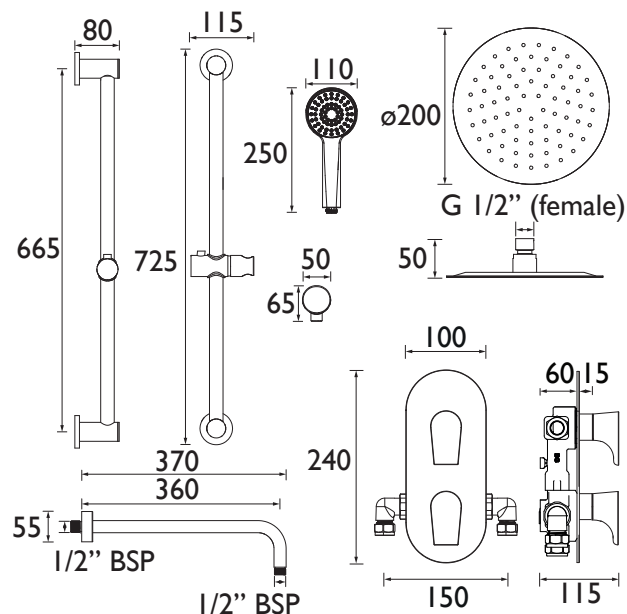

#### Features:

- All in one box - pack includes shower valve with integral two outlet diverter, slimline 200mm round drench head with shower arm, and shower kit with an adjustable riser rail plus a multi function handset and wall outlet.
- Multi function rub clean handset and drench head - limescale and debris build-up is quickly and easily removed by rubbing a finger or a cloth over the nozzles.
- A hard-wearing, flawless, scratch resistant chrome finish that lasts for years. Salt spray tested to ensure added durability.
- Easy installation with an adjustable faceplate that fits total wall depths from 60mm to 75mm for a perfect flush finish
- Dual control - Flow and temperature are operated separately giving accurate control of both.

#### Specification

Finish/Colour:	Chrome Plated
Main Construction Material:	Brass; ABS
No of Controls:	2
Shower Type:	Dual Control
Shower Head Type:	Fixed Head and Handset
Shower Kit:	Adjustable Riser Rail
Valve/Cartridge Type:	40mm Single Lever Cartridge
Maximum Hot Water Supply Temperature °C:	65
Plumbing System Suitability:	Suitable for all plumbing systems, ideally balanced
Minimum Dynamic Pressure (bar):	0.2
Maximum Dynamic Pressure (bar):	5.0
Maximum Static Pressure (bar):	10
Connection Inlet:	15mm Compression
Connection Outlet:	G 1/2"
Isolation Valve Included:	No
Check Valve Included:	Yes

#### Dimensions (measurements in mm)