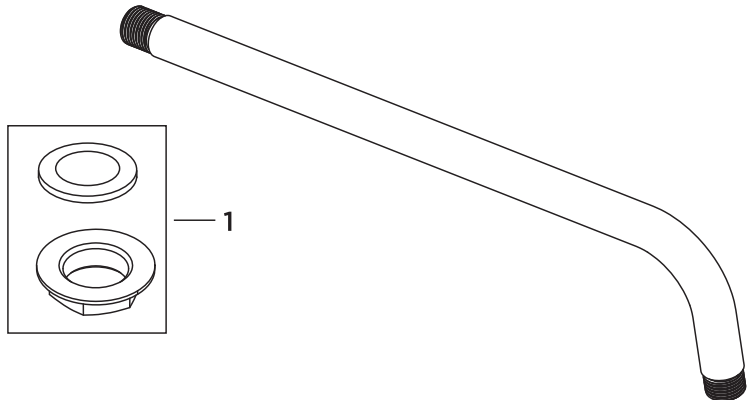

Product Code: SAI SHCDIV RANGE

Revision: D4

1	Spline Adaptor
2	Diverter Shroud
3	Wall Outlet
4	Diverter Retaining Nut
5	Diverter Cartridge
6	Concealing Plate
7	Elbow Assembly
8	Screw Pack
9	Inserts (Pair)
10	Check Valve
11	5lpm Flow Limiter
12	7lpm Flow Limiter
13	Filter Washer
14	Handle Assembly
15	Temperature Stop
16	Temperature Shroud
17	Thermostatic Cartridge

Product Code: ARM CTRD02 C/BB/BLK

Revision: D1

1

Backnut & Locking Nut