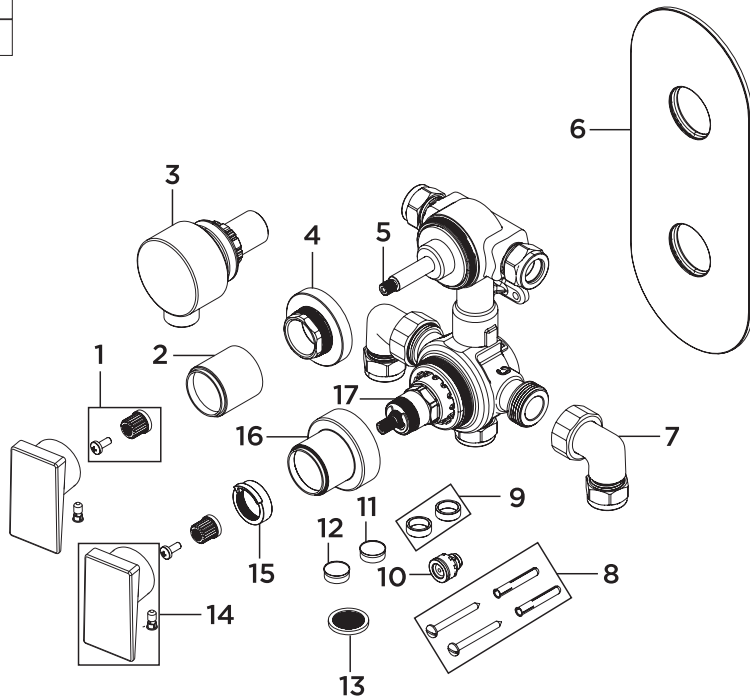

Product Code: SAI SHCDIV RANGE

Revision: D4

1	Spline Adaptor
2	Diverter Shroud
3	Wall Outlet
4	Diverter Retaining Nut
5	Diverter Cartridge
6	Concealing Plate
7	Elbow Assembly
8	Screw Pack
9	Inserts (Pair)
10	Check Valve
11	5lpm Flow Limiter
12	7lpm Flow Limiter
13	Filter Washer
14	Handle Assembly
15	Temperature Stop
16	Temperature Shroud
17	Thermostatic Cartridge

Product Code: ARM CTRD02 C/BB/BLK

Revision: D1

1

Backnut & Locking Nut