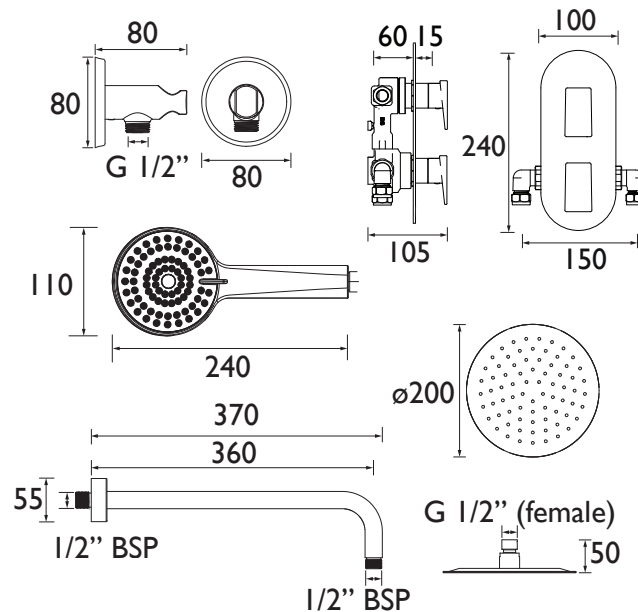

FRAMMENTO BB SHWR PK2

FRAMMENTO Shower Range

Frammento Concealed Dual Control Shower Pack 2 Brushed Brass

Features:

- All in one box - pack includes shower valve with integral two outlet diverter, slimline 250mm round drench head with shower arm, shower hose with integral handset holder and wall outlet, plus a rub clean single function handset.
- Rub clean handset and drench head - limescale and debris build-up is quickly and easily removed by rubbing a finger or a cloth over the nozzles.
- Easy installation with an adjustable faceplate that fits total wall depths from 60mm to 75mm for a perfect flush finish
- Integral two outlet diverter so you can easily switch between the handset or drench head.
- Thermostatic cartridge with preset temperature safety stop at 42°C for family-safe showering. A higher temperature can be selected, if required, by selecting the override function.

Product Certifications:

For more products, visit our website:
<http://www.bristan.com>

Specification

Finish/Colour:	Brushed brass
Main Construction Material:	Brass; ABS
No of Controls:	3
Shower Type:	Dual Control
Shower Head Type:	Fixed Head and Handset
Shower Kit:	Fixed Head
Valve/Cartridge Type:	40mm Single Lever Cartridge
Maximum Hot Water Supply Temperature °C:	65
Plumbing System Suitability:	Suitable for all plumbing systems, ideally balanced
Minimum Dynamic Pressure (bar):	0.2
Maximum Dynamic Pressure (bar):	5.0
Maximum Static Pressure (bar):	10
Connection Inlet:	15mm Compression
Connection Outlet:	G 1/2"
Isolation Valve Included:	No
Check Valve Included:	Yes

Dimensions (measurements in mm)

Flow Rates (l/min)

System Pressure (bar)	0.2	0.5	1	2	3	5
Through Handset (without flow limiter)	3.27	5.91	8.69	12.78	15.91	NPD
Through Handset (with flow limiter)	3.87	6.91	7.58	8.41	8.53	8.84
Through Fixed Head (without flow limiters mixed)	5.34	9.73	14.29	17.32	NPD	NPD
Through Fixed Head (with flow limiters mixed)	2.78	4.87	6.98	7.21	8.47	8.95