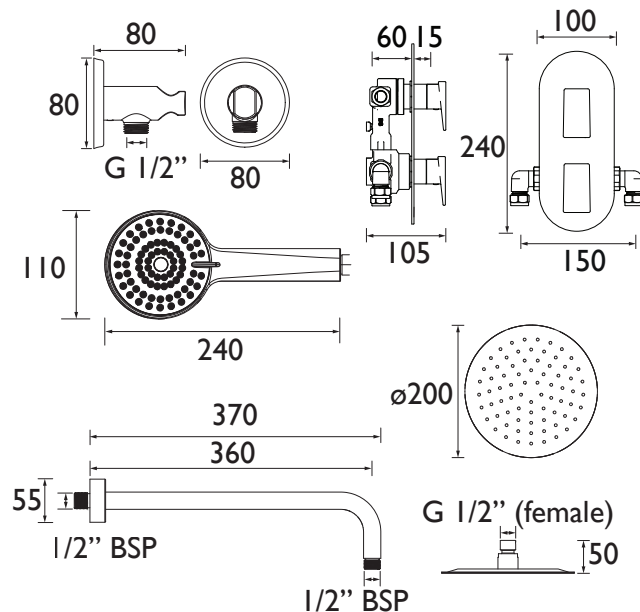

FRAMMENTO BLK SHWR PK2

FRAMMENTO Shower Range Frammento Concealed Dual Control Shower Pack 2 Black

Features:

- All in one box - pack includes shower valve with integral two outlet diverter, slimline 250mm round drench head with shower arm, shower hose with integral handset holder and wall outlet, plus a rub clean single function handset.
- Rub clean handset and drench head - limescale and debris build-up is quickly and easily removed by rubbing a finger or a cloth over the nozzles.
- Easy installation with an adjustable faceplate that fits total wall depths from 60mm to 75mm for a perfect flush finish
- Integral two outlet diverter so you can easily switch between the handset or drench head.
- Thermostatic cartridge with preset temperature safety stop at 42°C for family-safe showering. A higher temperature can be selected, if required, by selecting the override function.

Product Certifications:

For more products, visit our website:
<http://www.bristan.com>

Specification

Finish/Colour:	Black
Main Construction Material:	Brass; ABS
No of Controls:	3
Shower Type:	Dual Control
Shower Head Type:	Fixed Head and Handset
Shower Kit:	Fixed Head
Valve/Cartridge Type:	40mm Single Lever Cartridge
Maximum Hot Water Supply Temperature °C:	65
Plumbing System Suitability:	Suitable for all plumbing systems, ideally balanced
Minimum Dynamic Pressure (bar):	0.2
Maximum Dynamic Pressure (bar):	5.0
Maximum Static Pressure (bar):	10
Connection Inlet:	15mm Compression
Connection Outlet:	G 1/2"
Isolation Valve Included:	No
Check Valve Included:	Yes

Dimensions (measurements in mm)

Flow Rates (l/min)

System Pressure (bar)	0.2	0.5	1	2	3	5
Through Handset (without flow limiter)	3.27	5.91	8.69	12.78	15.91	NPD
Through Handset (with flow limiter)	3.87	6.91	7.58	8.41	8.53	8.84
Through Fixed Head (without flow limiters mixed)	5.34	9.73	14.29	17.32	NPD	NPD
Through Fixed Head (with flow limiters mixed)	2.78	4.87	6.98	7.21	8.47	8.95