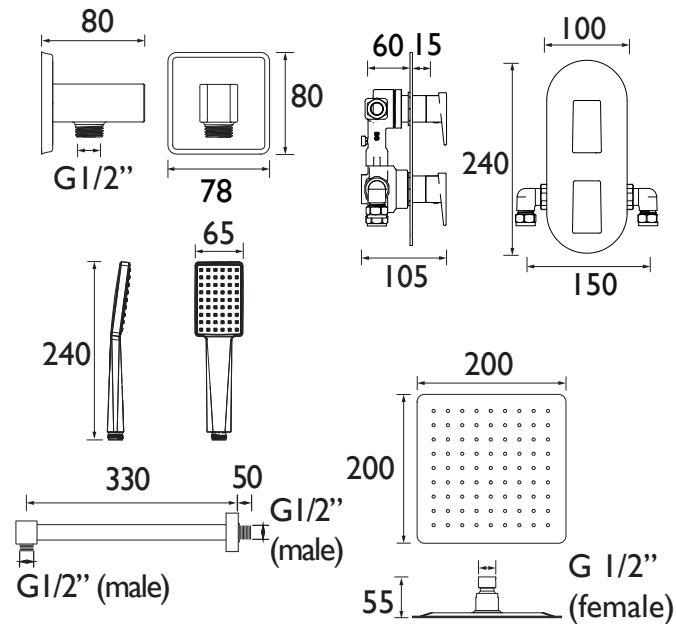

TANGRAM BB SHWR PK2

TANGRAM Shower Range

Tangram Concealed Dual Control Shower Pack2 Brushed Brass

Features:

- All in one box - pack includes shower valve with integral two outlet diverter, slimline 200mm square drench head with shower arm, single function handset and wall outlet.
- Rub clean handset and drench head - limescale and debris build-up is quickly and easily removed by rubbing a finger or a cloth over the nozzles.
- On-trend brushed brass finish to make a statement in your bathroom.
- Easy installation with an adjustable faceplate that fits total wall depths from 60mm to 75mm for a perfect flush finish
- Dual control - Flow and temperature are operated separately giving accurate control of both.

Product Certifications:

For more products, visit our website:
<http://www.bristan.com>

Specification

Finish/Colour:	Brushed Brass
Main Construction Material:	Brass; ABS
No of Controls:	2
Shower Type:	Dual Control
Shower Head Type:	Fixed Head and Handset
Shower Kit:	Adjustable riser with Fixed Head
Valve/Cartridge Type:	40mm Single Lever Cartridge
Maximum Hot Water Supply Temperature °C:	65
Plumbing System Suitability:	Suitable for all plumbing systems, ideally balanced
Minimum Dynamic Pressure (bar):	0.2
Maximum Dynamic Pressure (bar):	5.0
Maximum Static Pressure (bar):	10
Connection Inlet:	15mm Compression
Connection Outlet:	G 1/2"
Isolation Valve Included:	No
Check Valve Included:	Yes

Dimensions (measurements in mm)

Flow Rates (l/min)

System Pressure (bar)	0.2	0.5	1	2	3	5
Through Handset (without flow limiter)	2.8	5.03	7.61	11.65	15.1	22.1
Through Handset (with flow limiter)	2.17	4.1	6.5	7.31	8.44	9.85
Through Fixed Head (without flow limiters)	3.12	6.9	11.2	17.2	21.7	NPD
Through Fixed Head (with flow limiters)	2.23	5.12	7.26	8.88	10	10.9