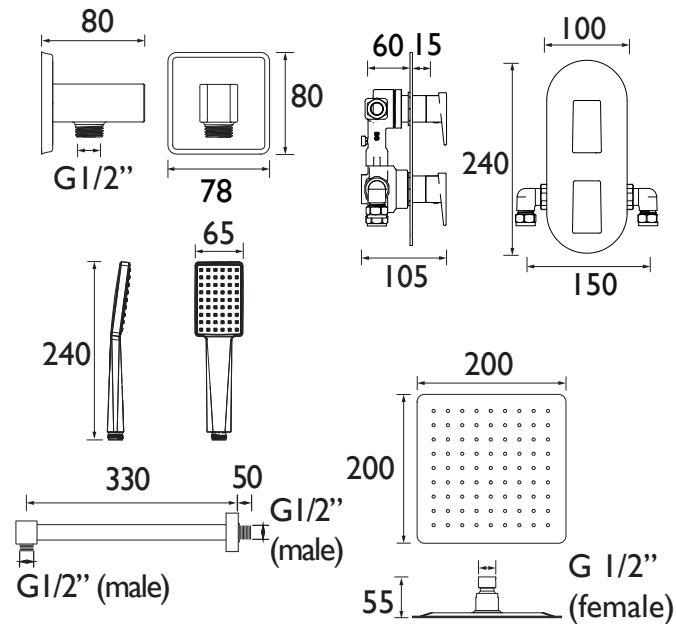

TANGRAM BLK SHWR PK2

TANGRAM Shower Range

Tangram Concealed Dual Control
Shower Pack2 Black

Features:

- All in one box - pack includes shower valve with integral two outlet diverter, slimline 200mm square drench head with shower arm, single function handset and wall outlet.
- Rub clean handset and drench head - limescale and debris build-up is quickly and easily removed by rubbing a finger or a cloth over the nozzles.
- On-trend matt black finish to make a statement in your bathroom.
- Easy installation with an adjustable faceplate that fits total wall depths from 60mm to 75mm for a perfect flush finish
- Dual control - Flow and temperature are operated separately giving accurate control of both.

Product Certifications:

For more products, visit our website:
<http://www.bristan.com>

Specification

Finish/Colour:	Black
Main Construction Material:	Brass; ABS
No of Controls:	2
Shower Type:	Dual Control
Shower Head Type:	Fixed Head and Handset
Shower Kit:	Adjustable riser with Fixed Head
Valve/Cartridge Type:	40mm Single Lever Cartridge
Maximum Hot Water Supply Temperature °C:	65
Plumbing System Suitability:	Suitable for all plumbing systems, ideally balanced
Minimum Dynamic Pressure (bar):	0.2
Maximum Dynamic Pressure (bar):	5.0
Maximum Static Pressure (bar):	10
Connection Inlet:	15mm Compression
Connection Outlet:	G 1/2"
Isolation Valve Included:	No
Check Valve Included:	Yes

Dimensions (measurements in mm)

Flow Rates (l/min)

System Pressure (bar)	0.2	0.5	1	2	3	5
Through Handset (without flow limiter)	2.8	5.03	7.61	11.65	15.1	22.1
Through Handset (with flow limiter)	2.17	4.1	6.5	7.31	8.44	9.85
Through Fixed Head (without flow limiters)	3.12	6.9	11.2	17.2	21.7	NPD
Through Fixed Head (with flow limiters)	2.23	5.12	7.26	8.88	10	10.9