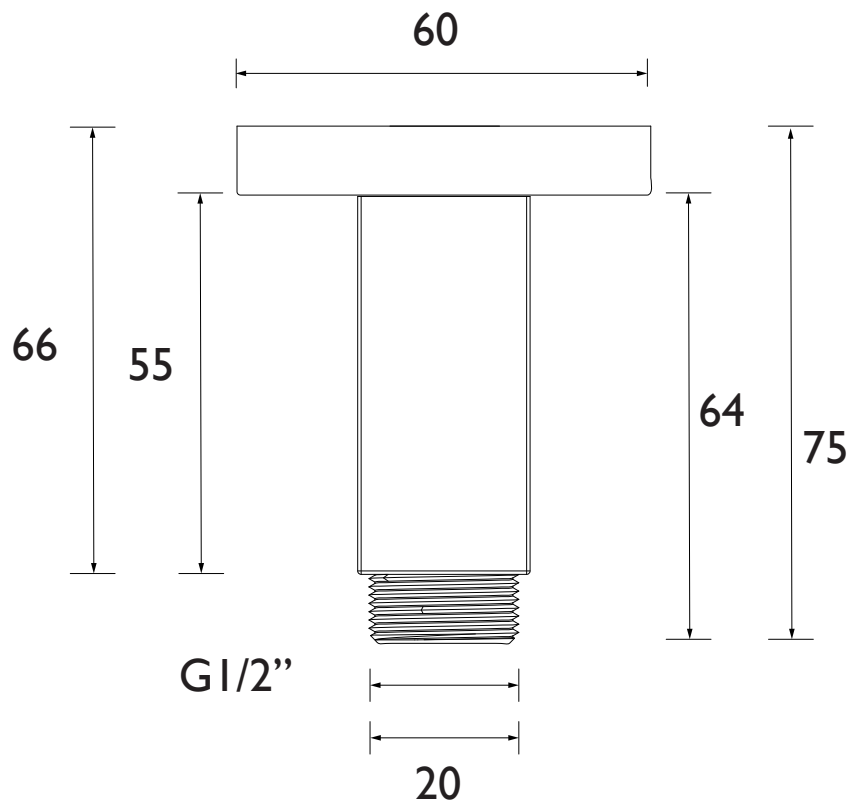

ARM CFSQ01 BLK

SHOWER ACC Shower Range Ceiling Fed Shower Arm Square Black

Specification

Finish/Colour:	101 Black
Main Construction Material:	Brass
Shower Kit:	N/A
Shower Head Type:	N/A
Rub Clean Handset:	N/A
Mounting Type:	Ceiling
Plumbing System Suitability:	Suitable for all plumbing systems
Minimum Dynamic Pressure (bar):	0.2 bar
Maximum Dynamic Pressure (bar):	5 bar
Maximum Static Pressure (bar):	10 bar
Maximum Hot Water Supply Temperature °C:	65
Connection Inlet:	1/2" BSP
Connection Outlet:	G 1/2"
Isolation Included:	No
Check Valve Included:	No
What's Included:	1x Wall Arm, 1x Shroud, 1x Locking Nut, 1x Backnut, 1x Fitting Instructions

Product Certifications:

For more products, visit our website:
<http://www.bristan.com>

Dimensions (measurements in mm)

TECHNICAL
DATA
SHEET

BRISTAN

D2