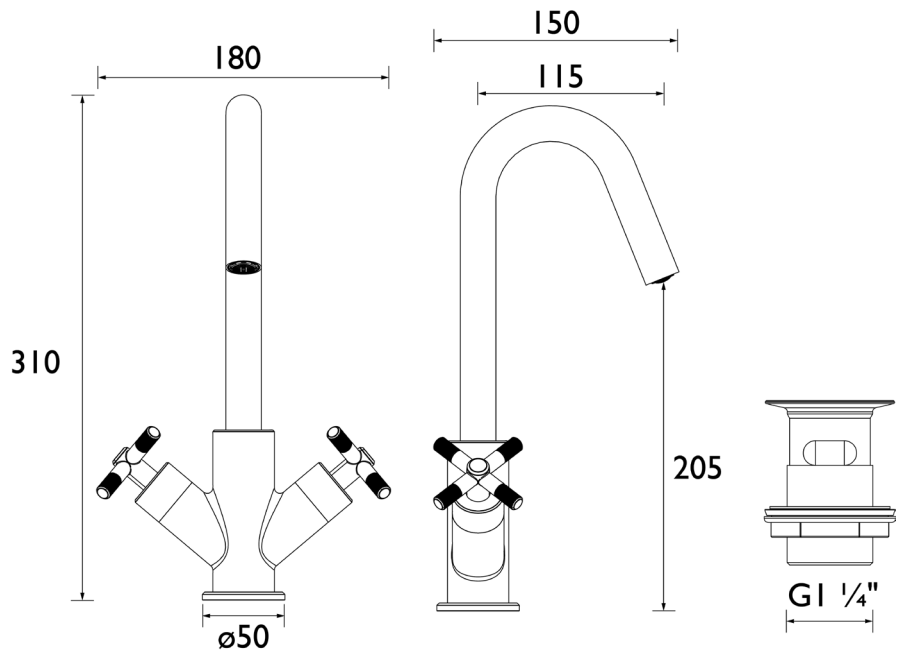

CRU BAS BLK

CRUZAR Tap Range Cruzar Basin Mixer Black

Features:

- Save water without compromising performance thanks to the built-in 5L flow regulator.
- Supplied with everything you need for a hassle-free installation, including flexible tails and clicker waste
- Install with confidence using a robust metal fixing nut that keeps your tap securely in place
- Experience smooth, reliable operation thanks to the long-life ceramic disc valves
- Create a contemporary, minimalist look with the bold matt black finish

Product Certifications:

WRAS Certificate No: 2301913
WRAS Expiry Date: 31/01/2028

For more products, visit our website:
<http://www.bristan.com>

Specification

Product Type:	Bathroom Taps
Main Construction Material:	Brass; ABS; Stainless Steel
Mount Type:	Deck
Handle Type:	Crosshead
Connection Inlet:	1/2" BSP Flexible Tails
Connection Outlet:	M18 5lpm Flow Limited Aerator
Number of Tap Holes:	1
Valve/Cartridge Type:	1/2" Ceramic Disc Valve - 1/4 turn
Plumbing System Requirements:	Suitable for all plumbing systems
Minimum Dynamic Pressure (bar):	0.5 bar
Maximum Dynamic Pressure (bar):	5 bar
Maximum Hot Water Temperature °C:	65°C
Maximum Static Pressure (bar):	10 bar
Flow Type:	Single
Isolation Included:	No

Dimensions (measurements in mm)

Flow Rates (l/min)

System Pressure (bar)	0.5	0.5	1	2	3	5
313923 (mixed)	2.8	2.8	3.7	4.3	4.4	4.6

TECHNICAL DATA SHEET

BRISTAN

D5