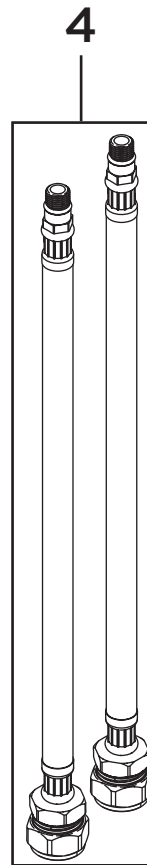

Product Code: HOU ES BAS RANGE

Revision: D1

1	Handle Assembly
2	Shroud
3	Cartridge Retaining Nut
4	1/2" BSP Flexible Tails (Pair)
5	35mm Cold Start Cartridge
6	M24 5lpm Aerator
7	Base O-Ring
8	Clicker Waste
9	Double Rod Fixing Kit