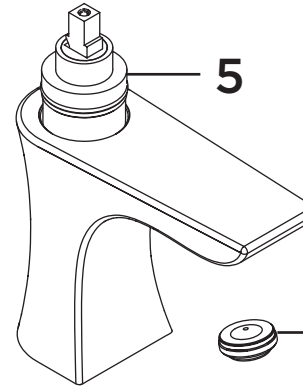

Product Code: HOU ES BAS RANGE

Revision: D1

1	Handle Assembly
2	Shroud
3	Cartridge Retaining Nut
4	1/2" BSP Flexible Tails (Pair)
5	35mm Cold Start Cartridge
6	M24 5lpm Aerator
7	Base O-Ring
8	Clicker Waste
9	Double Rod Fixing Kit