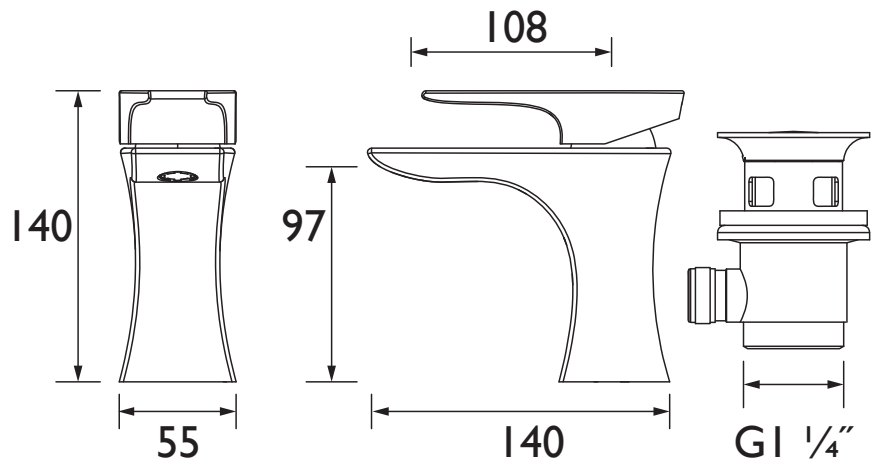

Product Certifications:

WRAS Certificate No: 2312911
WRAS Expiry Date: 31/12/2028

Specification

Product Type:	Bathroom Taps
Main Construction Material:	Brass
Mount Type:	Deck
Handle Type:	Lever Handle
Connection Inlet:	1/2" BSP Flexible Tails
Connection Outlet:	M24 5lpm Flow Limiter
Number of Tap Holes:	1
Valve/Cartridge Type:	35mm Eco-Start Cartridge
Plumbing System Requirements:	Suitable for all plumbing systems
Minimum Dynamic Pressure (bar):	0.5 bar
Maximum Dynamic Pressure (bar):	5 bar
Maximum Hot Water Temperature °C:	65°C
Maximum Static Pressure (bar):	10 bar
Flow Type:	Single
Isolation Included:	No

Dimensions (measurements in mm)

Flow Rates (l/min)

System Pressure (bar)	0.5	0.5	1	2	3	5
HOU ES BAS C (mixed)	5	5	5	5	5	5

TECHNICAL DATA SHEET

For more products,
visit our website:
<http://www.bristan.com>