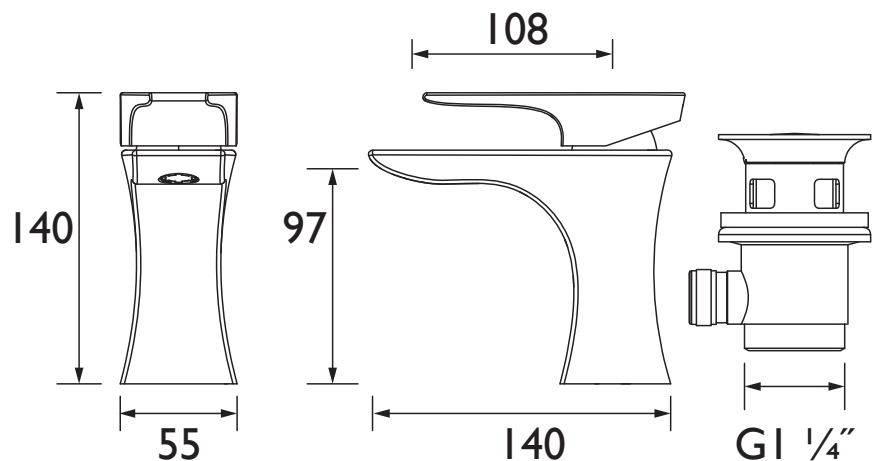

### Specification

Product Type:	Bathroom Taps
Main Construction Material:	Brass
Mount Type:	Deck
Handle Type:	Lever Handle
Connection Inlet:	1/2" BSP Flexible Tails
Connection Outlet:	M24 5lpm Flow Limiter
Number of Tap Holes:	1
Valve/Cartridge Type:	35mm Eco-Start Cartridge
Plumbing System Requirements:	Suitable for all plumbing systems
Minimum Dynamic Pressure (bar):	0.5 bar
Maximum Dynamic Pressure (bar):	5 bar
Maximum Hot Water Temperature °C:	65°C
Maximum Static Pressure (bar):	10 bar
Flow Type:	Single
Isolation Included:	No

### Dimensions (measurements in mm)