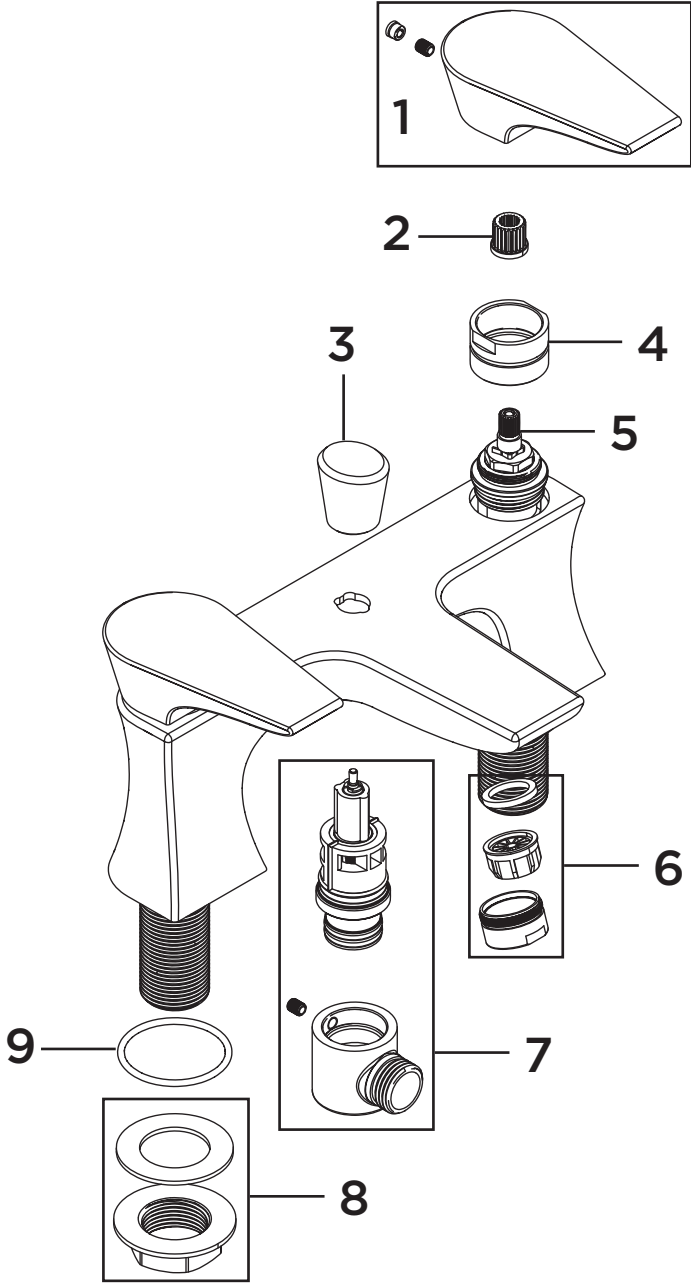

**Product Code:** HOU BSM RANGE  
**Revision:** D3

1	Handle Assembly (Pair)
2	Spline Adaptor
3	Diverter Knob
4	Shroud
5	3/4" Ceramic Disc Valves (Pair)
6	M24 Flow Straightener
7	Diverter Mechanism
8	3/4" Backnut & Washer (Pair)
9	Base O-Ring
10 C	Single Function Handset Chrome
10 BB	Multi-Function Handset BB
10 BLK	Multi-Function Handset Black
11 C	Wall Bracket Chrome
11 BB	Wall Bracket Brushed Brass
11 BLK	Wall Bracket Black
12 C	1.75m Hose Chrome
12 BB	1.5m Hose Brushed Brass
12 BLK	1.5m Hose Black