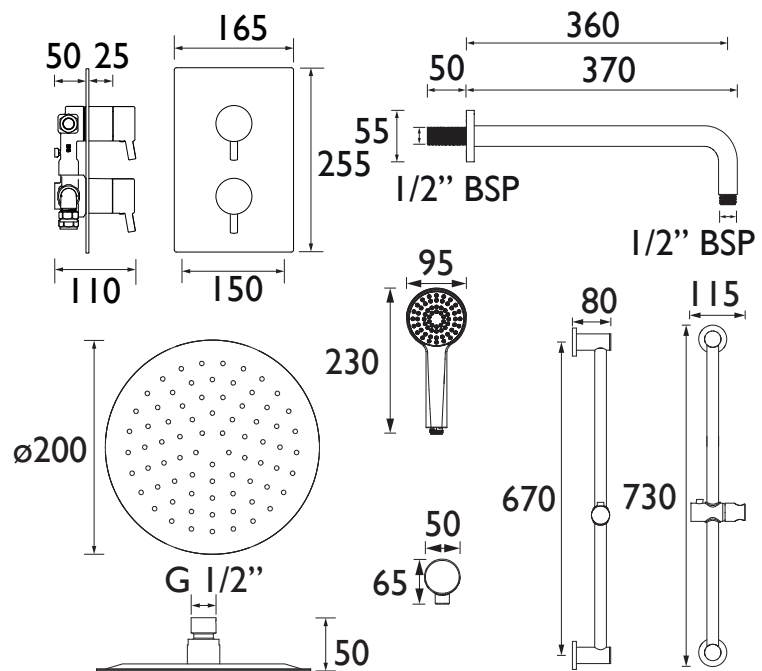

APELO BLK SHWR PK

APELO Shower Range ApeLO Black Concealed Dual Control Shower Pack

Features:

- All in one box - pack includes shower valve with integral two outlet diverter, slimline 200mm round drench head with shower arm, and shower kit with an adjustable riser rail plus a multi function handset and wall outlet.
- Multi function rub clean handset and drench head - limescale and debris build-up is quickly and easily removed by rubbing a finger or a cloth over the nozzles.
- On-trend matt black finish to make a statement in your bathroom.
- Easy installation with an adjustable faceplate that fits total wall depths from 45mm to 75mm for a perfect flush finish
- Dual control - Flow and temperature are operated separately giving accurate control of both.

Product Certifications:

For more products, visit our website:
<http://www.bristan.com>

Specification

Finish/Colour:	Black
Main Construction Material:	Brass; ABS
No of Controls:	2
Shower Type:	Dual Control
Shower Kit:	Fixed Head and Adjustable Riser Kit
Valve/Cartridge Type:	35mm Thermostatic Cartridge
Maximum Hot Water Supply Temperature °C:	65
Plumbing System Suitability:	Suitable for all plumbing systems
Minimum Dynamic Pressure (bar):	0.2
Maximum Dynamic Pressure (bar):	5
Maximum Static Pressure (bar):	10
Connection Inlet:	15mm Compression
Connection Outlet:	G 1/2"
Isolation Valve Included:	No
Check Valve Included:	Yes

Dimensions (measurements in mm)

Flow Rates (l/min)

System Pressure (bar)	0.2	0.5	1	2	3	5
Through Handset (mixed)	2.3	4.2	6.4	8.4	9.6	10.4
Through Fixed Head (mixed)	3.5	6.1	7.9	9	9.2	9.3
Through Handset (without flow regulators)	2.9	5	7.5	11	13	17.4
Through Fixed Head (without flow regulators)	5.9	10.4	15.3	20.7	7.5	8.6