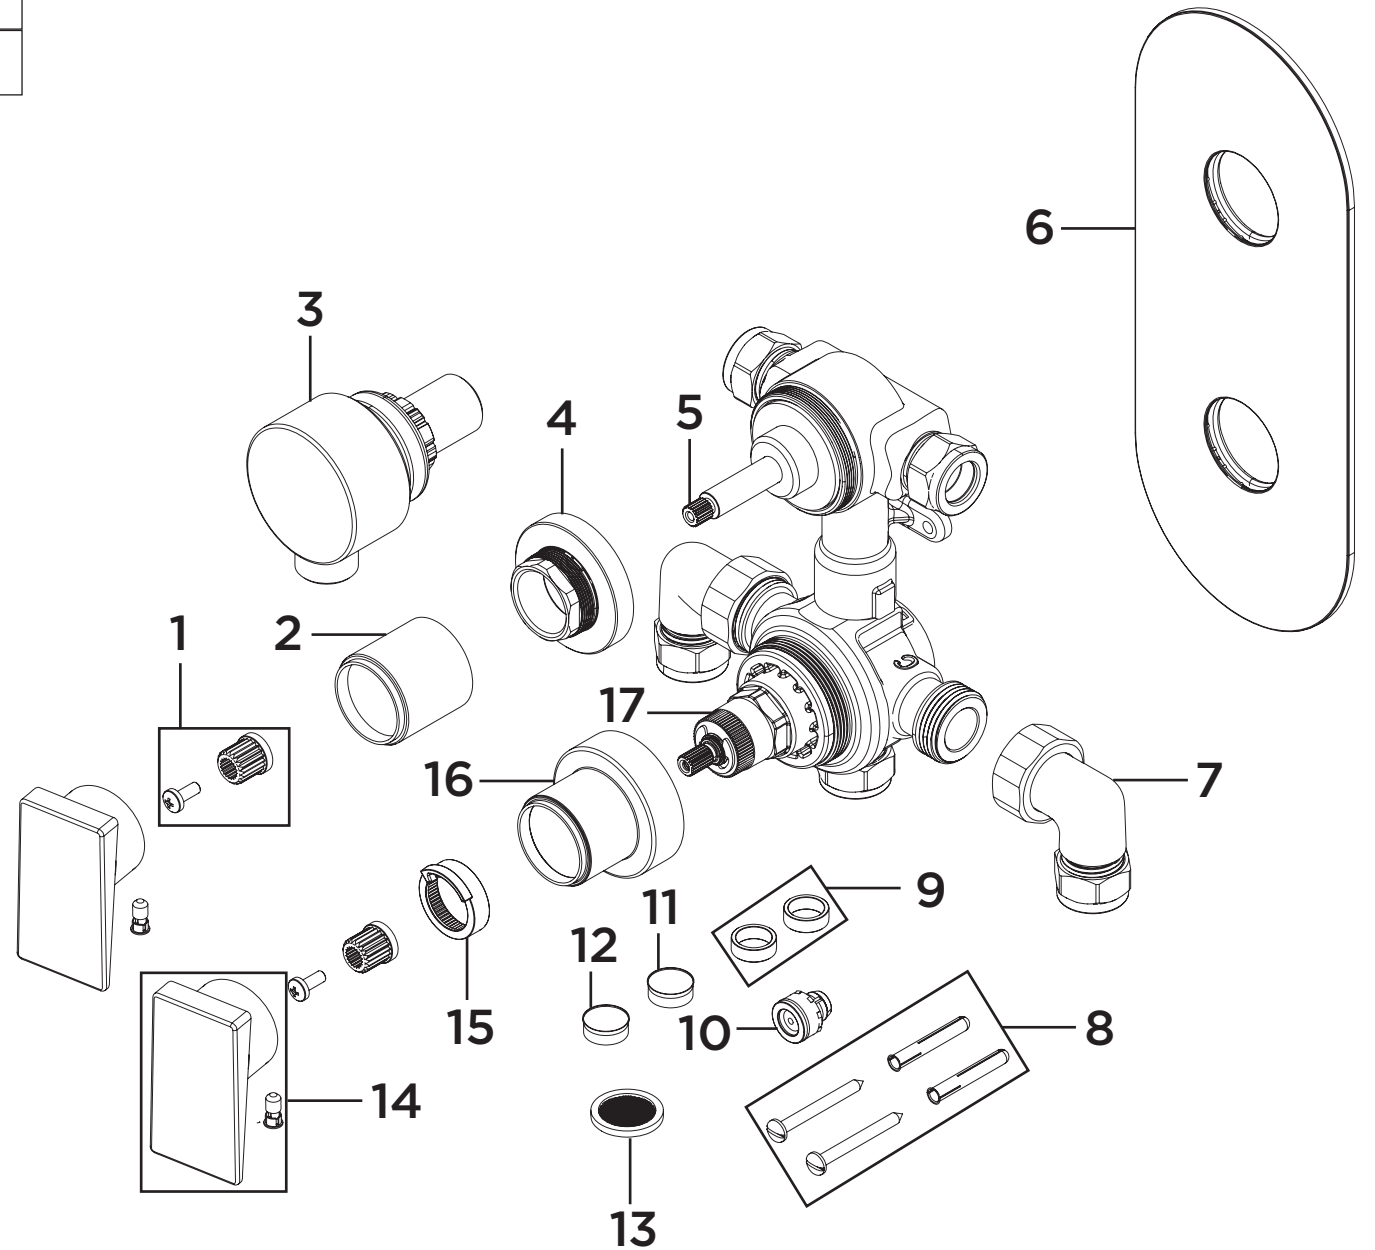

Product Code: SAI SHCDIV RANGE

Revision: D4

1	Spline Adaptor
2	Diverter Shroud
3	Wall Outlet
4	Diverter Retaining Nut
5	Diverter Cartridge
6	Concealing Plate
7	Elbow Assembly
8	Screw Pack
9	Inserts (Pair)
10	Check Valve
11	5lpm Flow Limiter
12	7lpm Flow Limiter
13	Filter Washer
14	Handle Assembly
15	Temperature Stop
16	Temperature Shroud
17	Thermostatic Cartridge

Product Code: ARM CTRD02 C/BB/BLK

Revision: D1

1

Backnut & Locking Nut