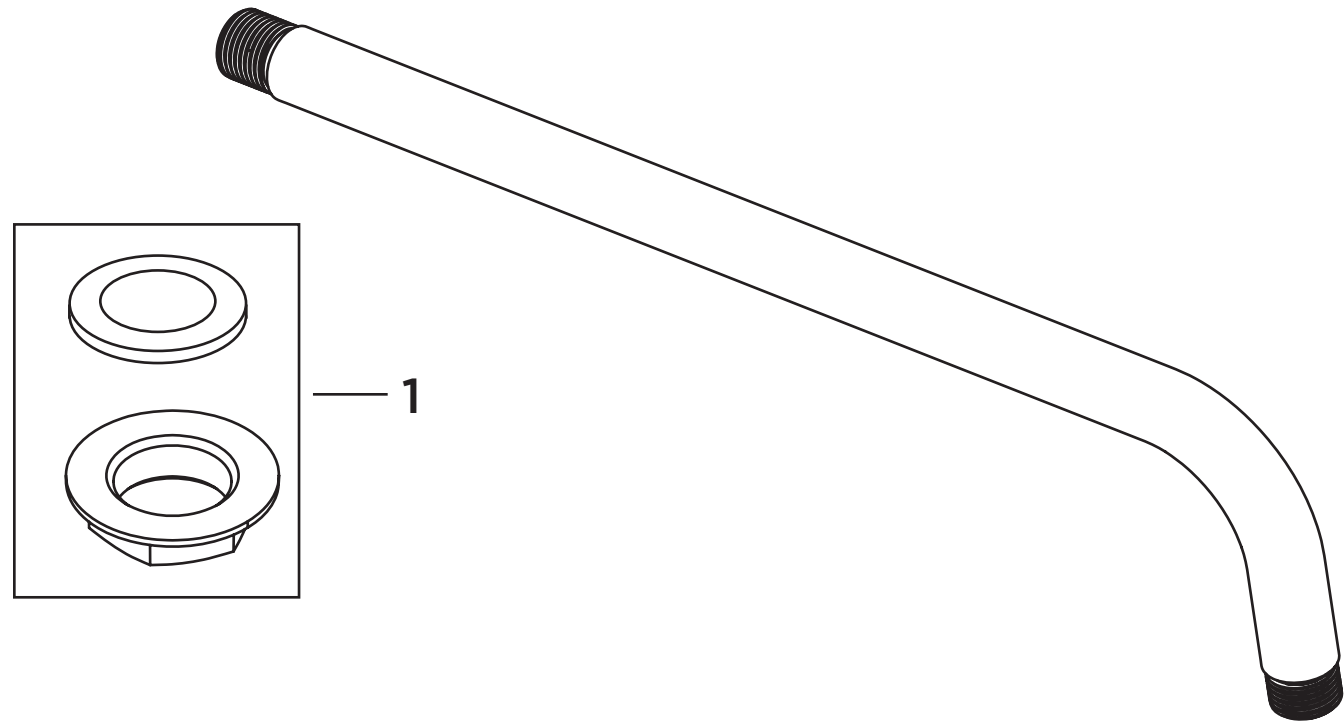

Product Code: SAI SHCDIV RANGE

Revision: D4

1	Spline Adaptor
2	Diverter Shroud
3	Wall Outlet
4	Diverter Retaining Nut
5	Diverter Cartridge
6	Concealing Plate
7	Elbow Assembly
8	Screw Pack
9	Inserts (Pair)
10	Check Valve
11	5lpm Flow Limiter
12	7lpm Flow Limiter
13	Filter Washer
14	Handle Assembly
15	Temperature Stop
16	Temperature Shroud
17	Thermostatic Cartridge

Product Code: ARM CTRD02 C/BB/BLK

Revision: D1

1

Backnut & Locking Nut