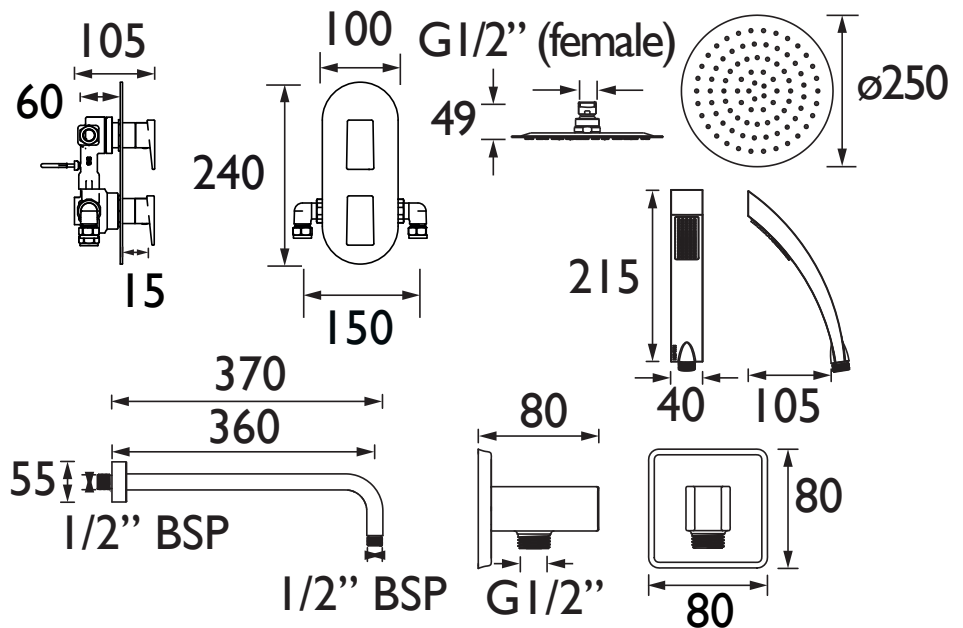

## FRAMMENTO Shower Range Frammento Shower Pack 2 Complete

### Features:

- All in one box - pack includes shower valve with integral two outlet diverter, slimline 250mm round fixed head with shower arm, and shower hose with integral handset holder and wall outlet plus a single function handset and wall outlet.
- Rub clean handset and fixed head - limescale and debris build-up is quickly and easily removed by rubbing a finger or a cloth over the nozzles.
- A hard-wearing, flawless, scratch resistant chrome finish that lasts for years. Salt spray tested to ensure added durability.
- Easy installation with an adjustable faceplate that fits total wall depths from 60mm to 75mm for a perfect flush finish
- Dual control - Flow and temperature are operated separately giving accurate control of both.
- Cartridge can be accessed from the front for easy servicing.
- 15mm inlet connections.
- 5-year parts and 1 year labour guarantee for peace of mind.
- Co-ordinating range of Bathroom taps available.

### Specification

Finish/Colour:	Chrome Plated
Main Construction Material:	Brass; ABS
No of Controls:	2
Shower Type:	Dual Control
Shower Head Type:	Both
Shower Kit:	Fixed Head
Valve/Cartridge Type:	Thermostatic Cartridge & 3/4" Ceramic Disc Valve 1/4 turn
Maximum Hot Water Supply Temperature °C:	65
Plumbing System Suitability:	Suitable for all plumbing systems
Minimum Dynamic Pressure (bar):	0.2
Maximum Dynamic Pressure (bar):	5
Maximum Static Pressure (bar):	10
Connection Inlet:	15mm Compression
Connection Outlet:	G 1/2"
Isolation Valve Included:	No
Check Valve Included:	Yes

### Dimensions (measurements in mm)