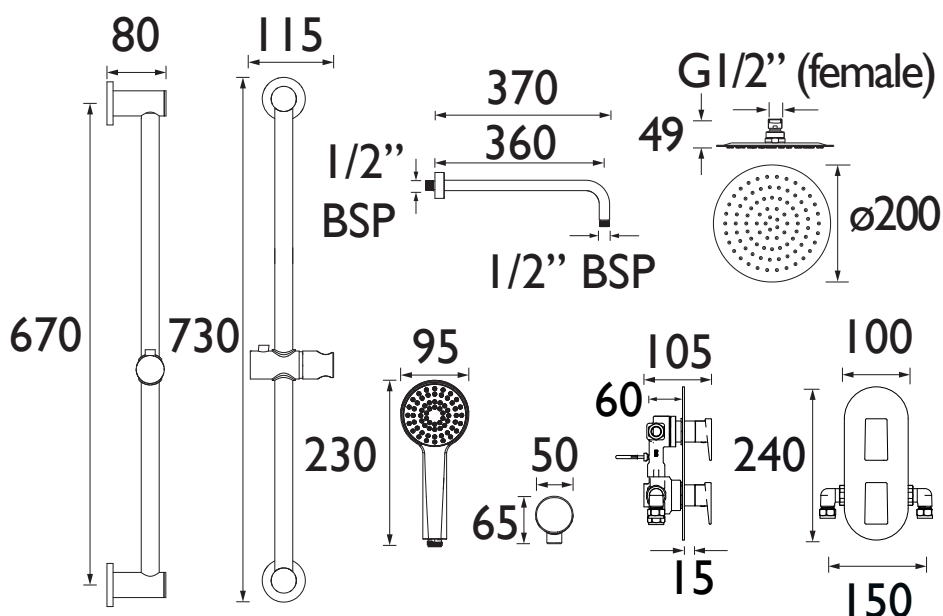

Dimensions (measurements in mm)

Flow Rates (l/min)

System Pressure (bar)	0.2	0.5	1	2	3	5
Through Handset (mixed)	2.3	4.2	6.4	8.4	9.6	10.4
Through Fixed Head (mixed)	3.5	6.1	7.9	9	9.2	9.3
Through Handset (without flow regulators)	2.9	5	7.5	11	13	17.4
Through Fixed Head (without flow regulators)	5.9	10.4	15.3	20.7	7.5	8.6

TECHNICAL DATA SHEET

BRISTAN

D3