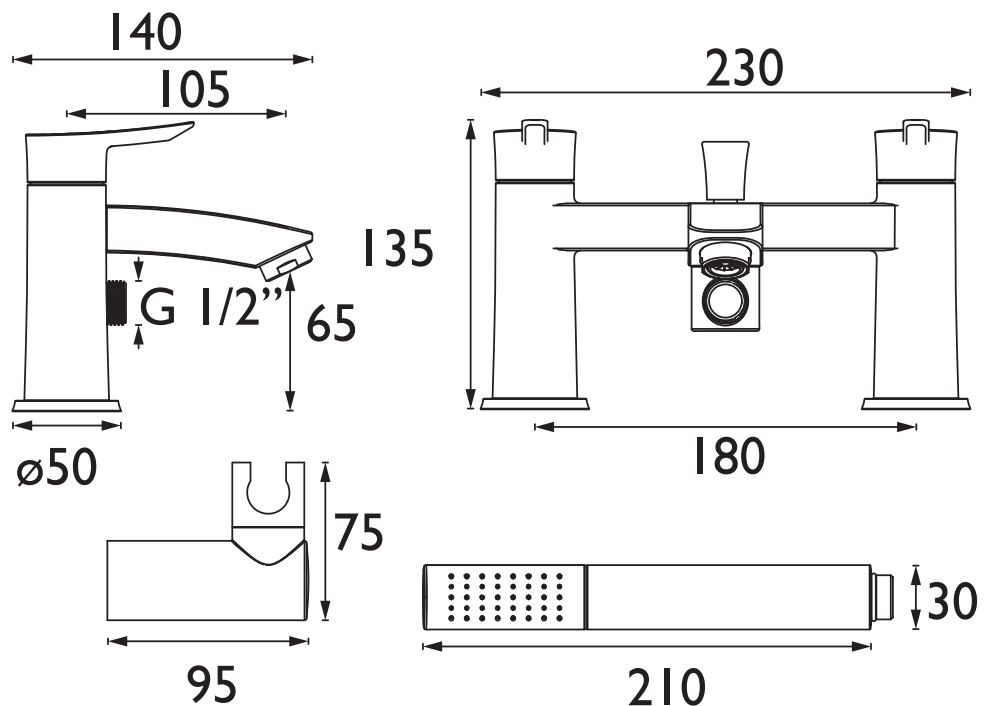

APE BSM C

APELO Tap Range Apelo Bath Shower Mixer Chrome

Features:

- Long life 1/4 turn ceramic disc valves for added durability and smooth control.
- Robust metal fixing nut to secure the tap in place reducing the risk of loosening over time.
- A hard-wearing, flawless, scratch resistant chrome finish that lasts for years. Salt spray tested to ensure added durability.
- Rub clean handset - limescale and debris build-up is quickly and easily removed by rubbing a finger or a cloth over the nozzles.
- 10-year parts and 1 year labour guarantee for peace of mind.
- Also available in black, brushed brass and gun metal grey.
- Co-ordinating Bathroom taps available.

Product Certifications:

Kiwa Certification No: 2312719
Kiwa Expiry Date: 11/12/2028

WRAS Certification No: 2312357
WRAS Expiry Date: 31/12/2028

Specification

Product Type:	Bathroom Taps
Main Construction Material:	Brass
Mount Type:	Deck
Handle Type:	Long Angled
Connection Inlet:	3/4" BSP
Connection Outlet:	Housed M24 Aerator
Number of Tap Holes:	2
Valve/Cartridge Type:	3/4" Short Stem Ceramic Disc Valve
Plumbing System Requirements:	Suitable for all plumbing systems
Minimum Dynamic Pressure (bar):	0.3 bar
Maximum Dynamic Pressure (bar):	5 bar
Maximum Hot Water Temperature °C:	60°C
Maximum Static Pressure (bar):	10 bar
Flow Type:	Single
Isolation Included:	No

Dimensions (measurements in mm)

Flow Rates (l/min)

System Pressure (bar)	0.3	0.5	1	2	3	5
Through Bath Filler (mixed)	12.5	16.4	24	33.3	40.8	52.6
Through Handset (mixed)	3.9	5.2	7.6	11.2	14.3	19

TECHNICAL DATA SHEET