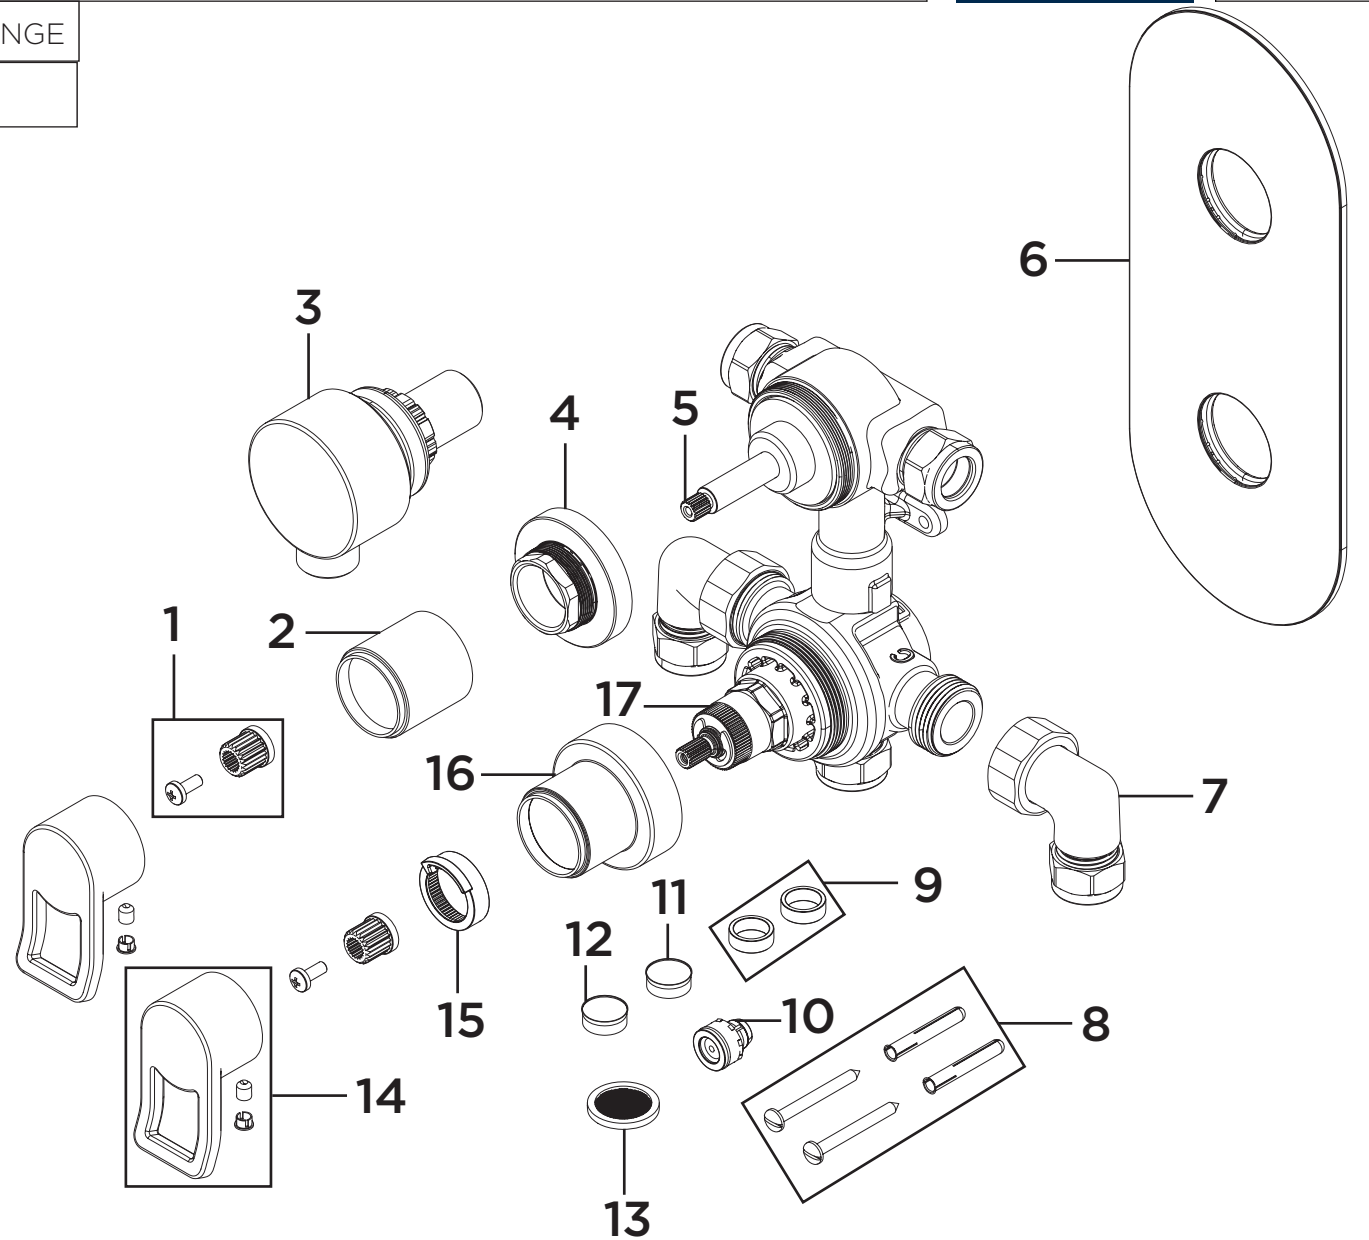

Product Code: SAFFRON SHWR PK RANGE

Revision: D1

1	Spline Adaptor
2	Diverter Shroud
3	Wall Outlet
4	Diverter Retaining Nut
5	Diverter Cartridge
6	Concealing Plate
7	Elbow Assembly
8	Screw Pack
9	Inserts (Pair)
10	Check Valve
11	5lpm Flow Limiter
12	7lpm Flow Limiter
13	Filter Washer
14	Handle Assembly
15	Temperature Stop
16	Temperature Shroud
17	Thermostatic Cartridge

Product Code: SAFFRON SHWR PK RANGE

Revision: D1

1	Top Wall Bracket
2	650mm Riser Rail
3	Slider
4	1.5m Cone to Nut Hose
5	Multi-Function Handset
6	Wall Outlet
7	Sealing Washer
8	Filter Washer