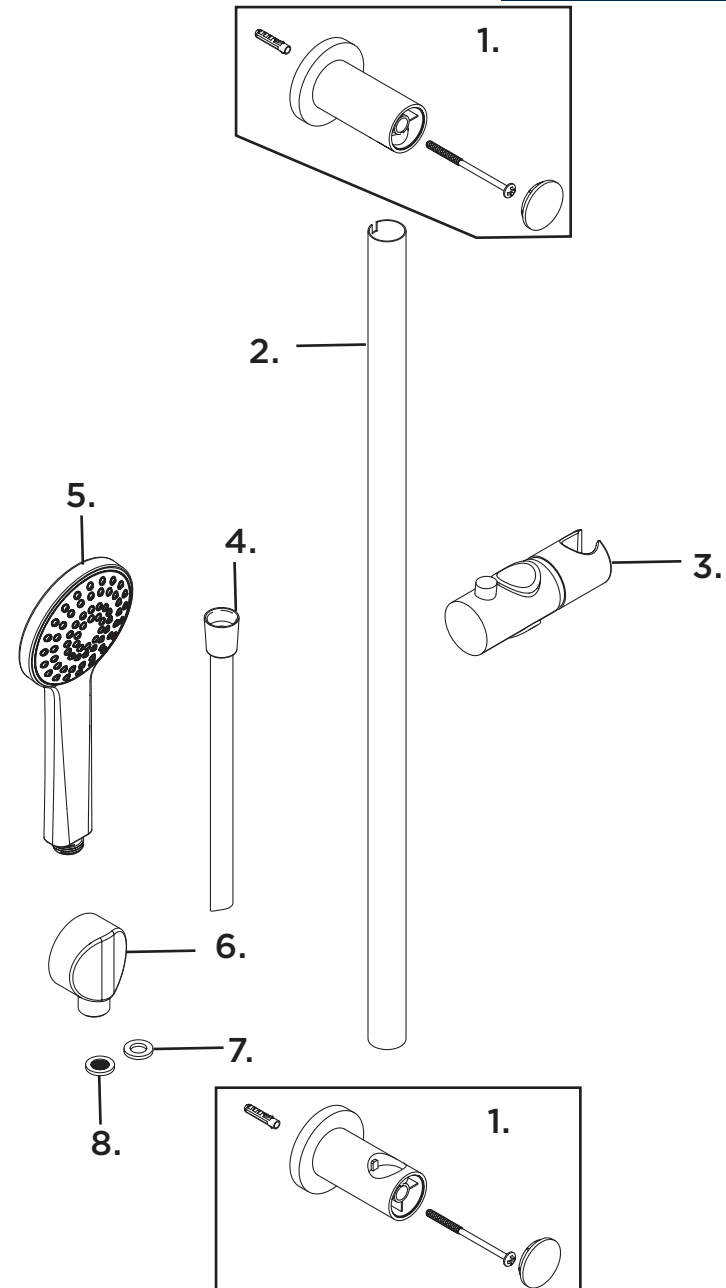

Product Code: SAFFRON SHWR PK RANGE

Revision: D1

1	Spline Adaptor
2	Diverter Shroud
3	Wall Outlet
4	Diverter Retaining Nut
5	Diverter Cartridge
6	Concealing Plate
7	Elbow Assembly
8	Screw Pack
9	Inserts (Pair)
10	Check Valve
11	5lpm Flow Limiter
12	7lpm Flow Limiter
13	Filter Washer
14	Handle Assembly
15	Temperature Stop
16	Temperature Shroud
17	Thermostatic Cartridge

Product Code: SAFFRON SHWR PK RANGE

Revision: D1

1	Top Wall Bracket
2	650mm Riser Rail
3	Slider
4	1.5m Cone to Nut Hose
5	Multi-Function Handset
6	Wall Outlet
7	Sealing Washer
8	Filter Washer