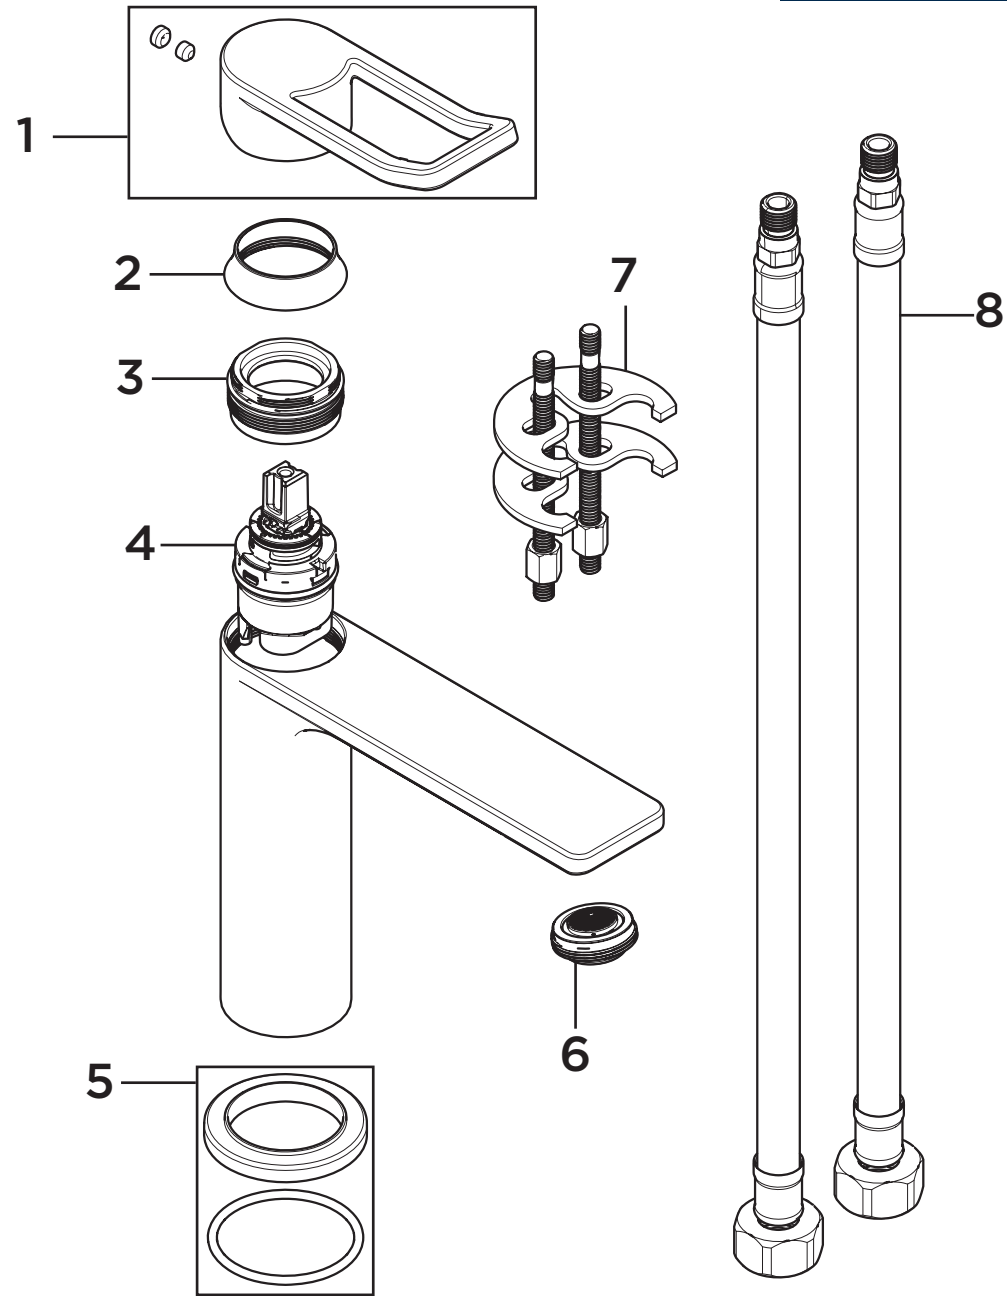

Product Code: SAF ES BAS _

Revision: D1

1	Handle Assembly
2	Shroud
3	Cartridge Retaining Nut
4	28mm Cold Start Single Lever Cartridge
5	Plinth and Rubber Seal
6	M24 5lpm Coin Slot Honeycomb Aerator
7	Fixing Kit (2 rod)
8	Flexible Tails