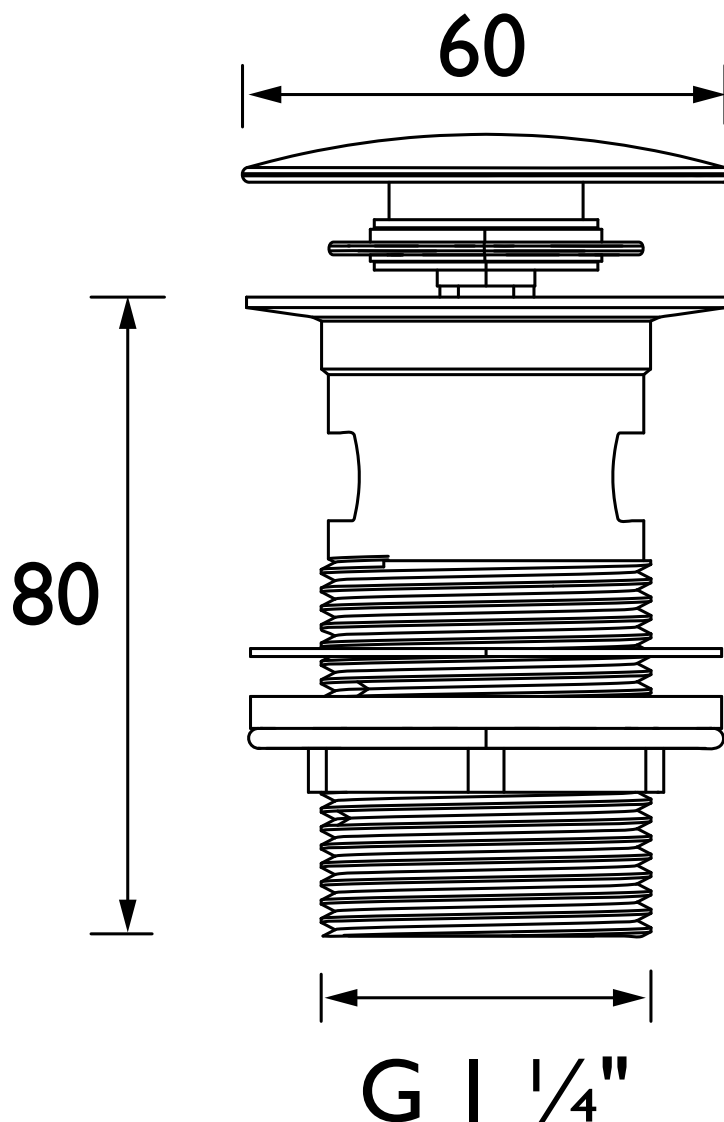

W BASIN04 BB

Wastes Round Clicker Basin Waste Slotted BB

Features:

- You really can count on Bristan products as they are designed, engineered and tested to last with a 5 Year guarantee for peace of mind
- A brushed brass finish that will make a statement in any bathroom
- Slotted waste allows water from the overflow to be drained, whether the waste is open or closed
- Supplied with metal fixing nuts for added durability and security

Product Certifications:

Compliant to BS EN 274

For more products, visit our website:
<http://www.bristan.com>

Specification

Contemporary or Traditional:	Contemporary
Main Construction Material:	Brass
Connection Inlet:	G1 1/4"
Waste Flow Rate (litres per minute):	46.6
What's in the Box?:	1x Waste Body, 1x Metal Backnut, 1x Clicker Mechanism, 1x Clicker Washer, 1x Rubber Washer, 1x Foam Washer

Dimensions (measurements in mm)

TECHNICAL
DATA
SHEET

BRISTAN

D1