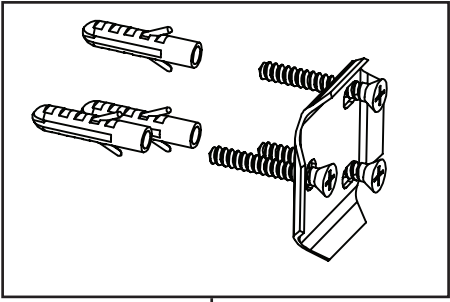

Product Code: RD RING C

Revision: D1

1

1	Fixing Kit
---	------------