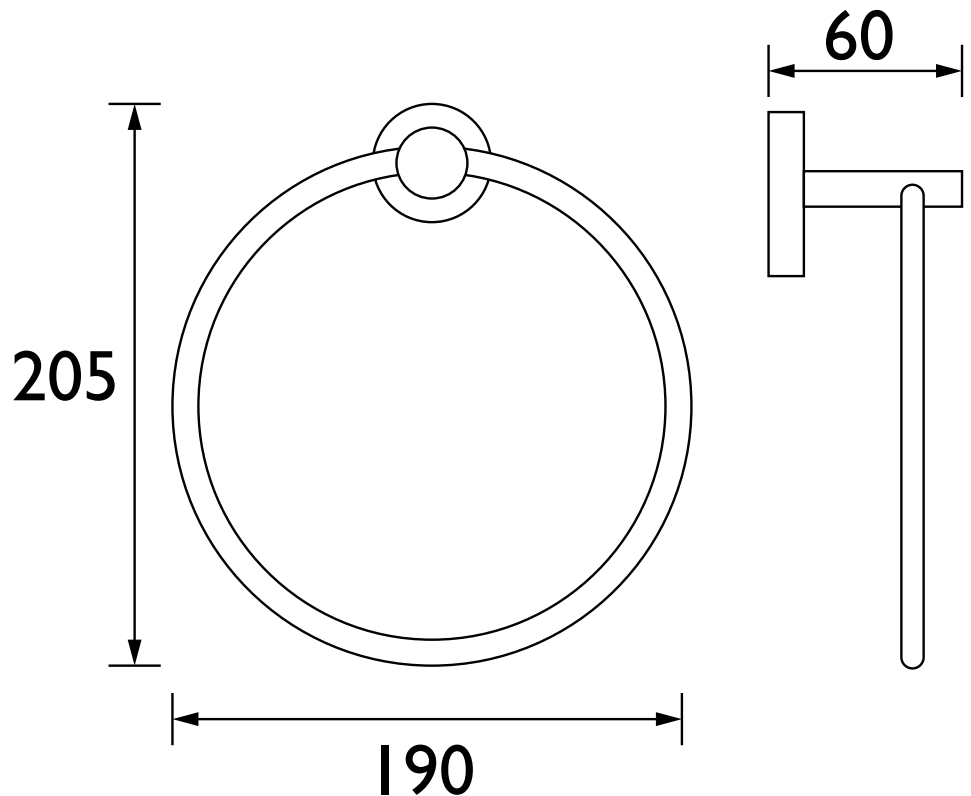

RD RING BB

Accessories Round Ring Brushed Brass

Specification

Contemporary or Traditional:	Contemporary
Main Construction Material:	Brass; Stainless Steel
Connection Inlet:	N/A
Connection Outlet:	N/A
Product Weight (kg):	0.19
Adjustable Brackets:	N/A
What's in the Box?:	1x Towel Ring, 1x Grub Screw, 1x Fixing Plate, 3x Screws, 3x Wall Plugs, 1x Hex Key

Product Certifications:

Variant SKUs:

- RD RING C
- RD RING BLK
- RD RING GM

For more products, visit our website:
<http://www.bristan.com>

Dimensions (measurements in mm)

TECHNICAL
DATA
SHEET

BRISTAN

D3