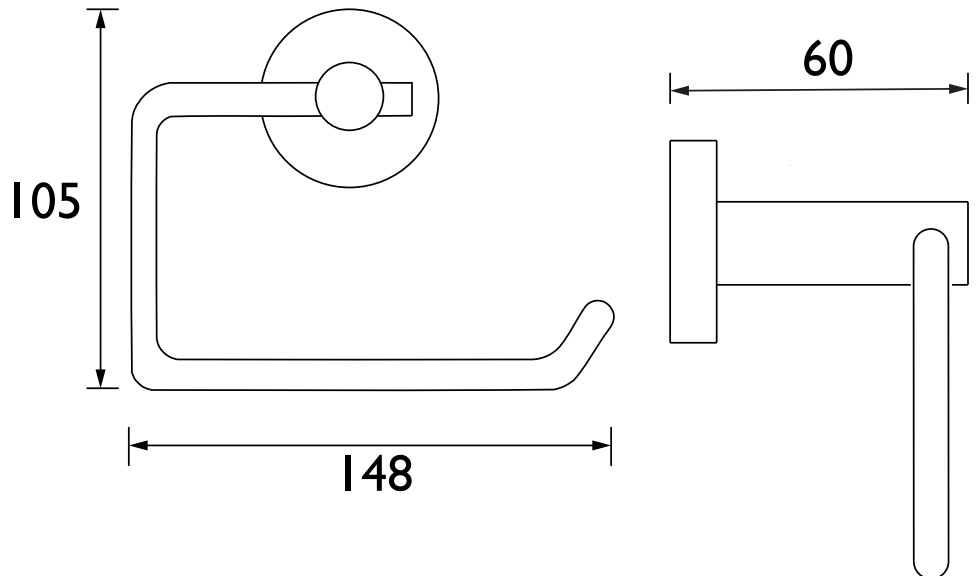

RD ROLL BB

Accessories Round Toilet Roll Holder Brushed Brass

Specification

Contemporary or Traditional:	Contemporary
Main Construction Material:	Brass; Stainless Steel
Connection Inlet:	N/A
Connection Outlet:	N/A
Product Weight (kg):	0.24
Adjustable Brackets:	N/A
What's in the Box?:	1x Toilet Roll Holder, 1x Grub Screw, 1x Fixing Plate, 3x Screws, 3x Wall Plugs, 1x Hex Key

Product Certifications:

Variant SKUs:

- RD ROLL C
- RD ROLL BLK
- RD ROLL GM

For more products, visit our website:
<http://www.bristan.com>

Dimensions (measurements in mm)

**TECHNICAL
DATA
SHEET**

BRISTAN

D3