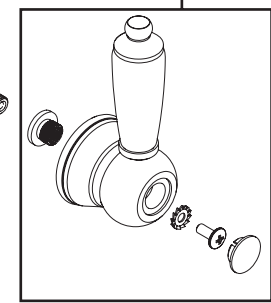

Product Code: RS SNK EF C/BN/BB

Revision: D6

1

2

3

4

6

5

8

7

1	Reinforcing Plate
2	EasyFit Tool
3	Anti-Splash Assembly
4	Spout Seals Kit
5	Handle Assembly
6	1/2" Ceramic Disc Valves
7	Plinth & O-Ring
8	M5 x 10mm Grub Screw
9	EasyFit Pack
10	Isolation Valves (Pair)
11	Molykote Grease
12	1/2" BSP Flexible Tails (Pair)

Product Code: RS SNK EF C
Revision: D4

1	Reinforcing Plate
2	EasyFit Tool
3	Anti-Splash Assembly
4	Spout Seals Kit
5	Handle Assembly
6	1/2" Ceramic Disc Valves
7	Plinth & O-Ring
8	M5 x 10mm Grub Screw
9	EasyFit Pack
10	Isolation Valves (Pair)
11	Molykote Grease
12	1/2" BSP Flexible Tails (Pair)