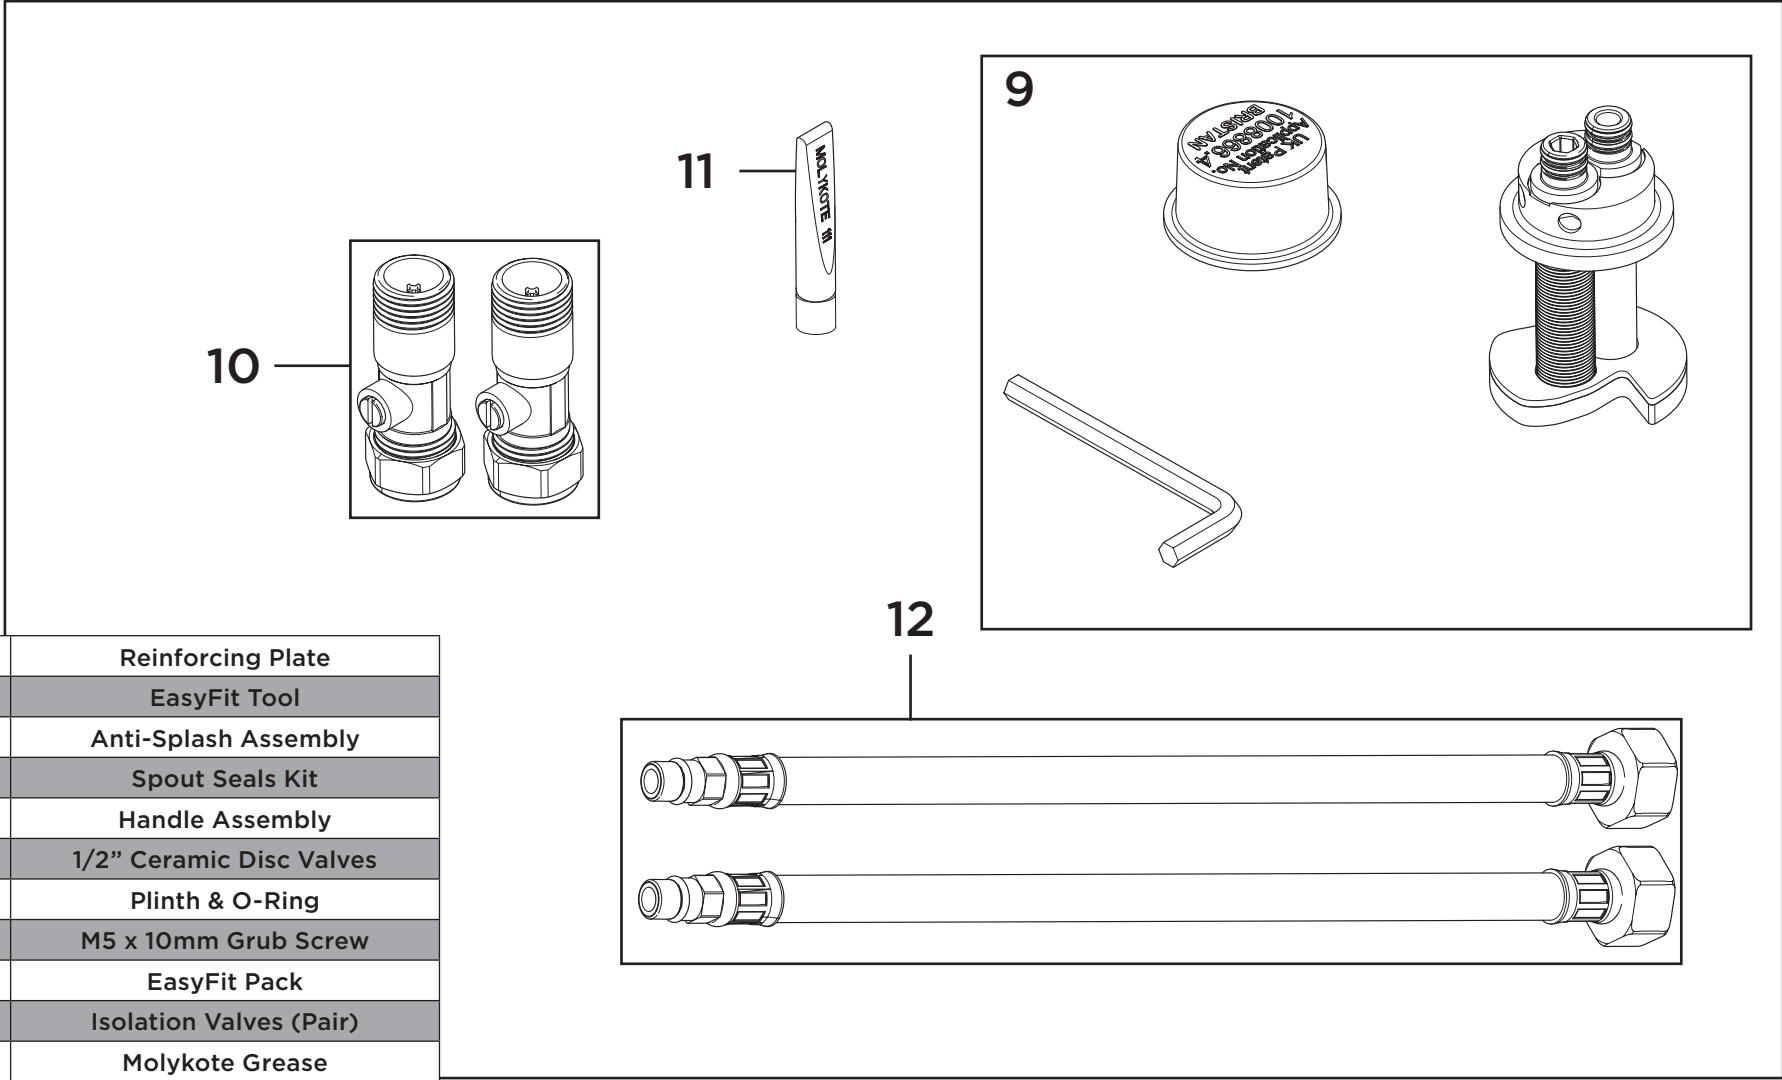

8

7

1	Reinforcing Plate
2	EasyFit Tool
3	Anti-Splash Assembly
4	Spout Seals Kit
5	Handle Assembly
6	1/2" Ceramic Disc Valves
7	Plinth & O-Ring
8	M5 x 10mm Grub Screw
9	EasyFit Pack
10	Isolation Valves (Pair)
11	Molykote Grease
12	1/2" BSP Flexible Tails (Pair)

Product Code: RS SNK EF C
Revision: D4

1	Reinforcing Plate
2	EasyFit Tool
3	Anti-Splash Assembly
4	Spout Seals Kit
5	Handle Assembly
6	1/2" Ceramic Disc Valves
7	Plinth & O-Ring
8	M5 x 10mm Grub Screw
9	EasyFit Pack
10	Isolation Valves (Pair)
11	Molykote Grease
12	1/2" BSP Flexible Tails (Pair)