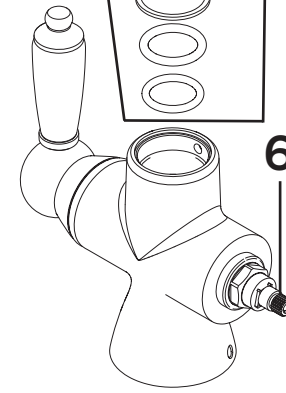

Product Code: RS SNK EF C/BN/BB

Revision: D6

1

2

3

4

6

5

8

7

1	Reinforcing Plate
2	EasyFit Tool
3	Anti-Splash Assembly
4	Spout Seals Kit
5	Handle Assembly
6	1/2" Ceramic Disc Valves
7	Plinth & O-Ring
8	M5 x 10mm Grub Screw
9	EasyFit Pack
10	Isolation Valves (Pair)
11	Molykote Grease
12	1/2" BSP Flexible Tails (Pair)

Product Code: RS SNK EF C
Revision: D4

1	Reinforcing Plate
2	EasyFit Tool
3	Anti-Splash Assembly
4	Spout Seals Kit
5	Handle Assembly
6	1/2" Ceramic Disc Valves
7	Plinth & O-Ring
8	M5 x 10mm Grub Screw
9	EasyFit Pack
10	Isolation Valves (Pair)
11	Molykote Grease
12	1/2" BSP Flexible Tails (Pair)