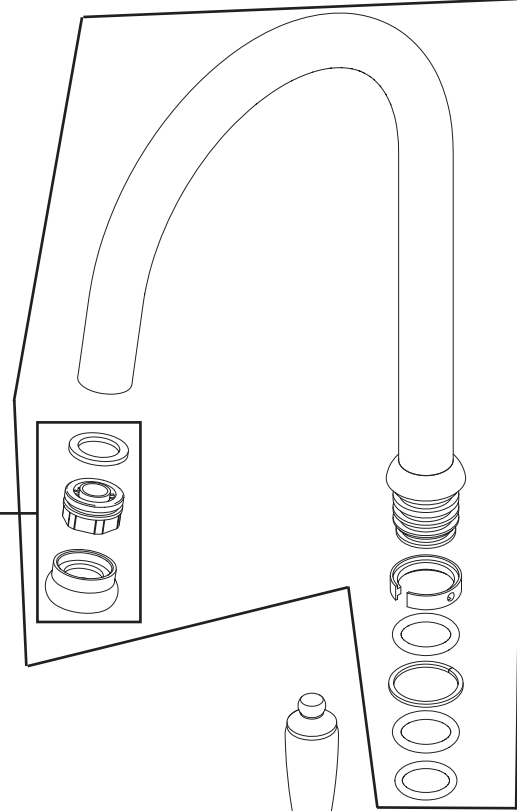

Product Code: RS SNK EF C/BN/BB

Revision: D6

1

2

3

4

6

5

8

7

1	Reinforcing Plate
2	EasyFit Tool
3	Anti-Splash Assembly
4	Spout Seals Kit
5	Handle Assembly
6	1/2" Ceramic Disc Valves
7	Plinth & O-Ring
8	M5 x 10mm Grub Screw
9	EasyFit Pack
10	Isolation Valves (Pair)
11	Molykote Grease
12	1/2" BSP Flexible Tails (Pair)

Product Code: RS SNK EF C
Revision: D4

1	Reinforcing Plate
2	EasyFit Tool
3	Anti-Splash Assembly
4	Spout Seals Kit
5	Handle Assembly
6	1/2" Ceramic Disc Valves
7	Plinth & O-Ring
8	M5 x 10mm Grub Screw
9	EasyFit Pack
10	Isolation Valves (Pair)
11	Molykote Grease
12	1/2" BSP Flexible Tails (Pair)