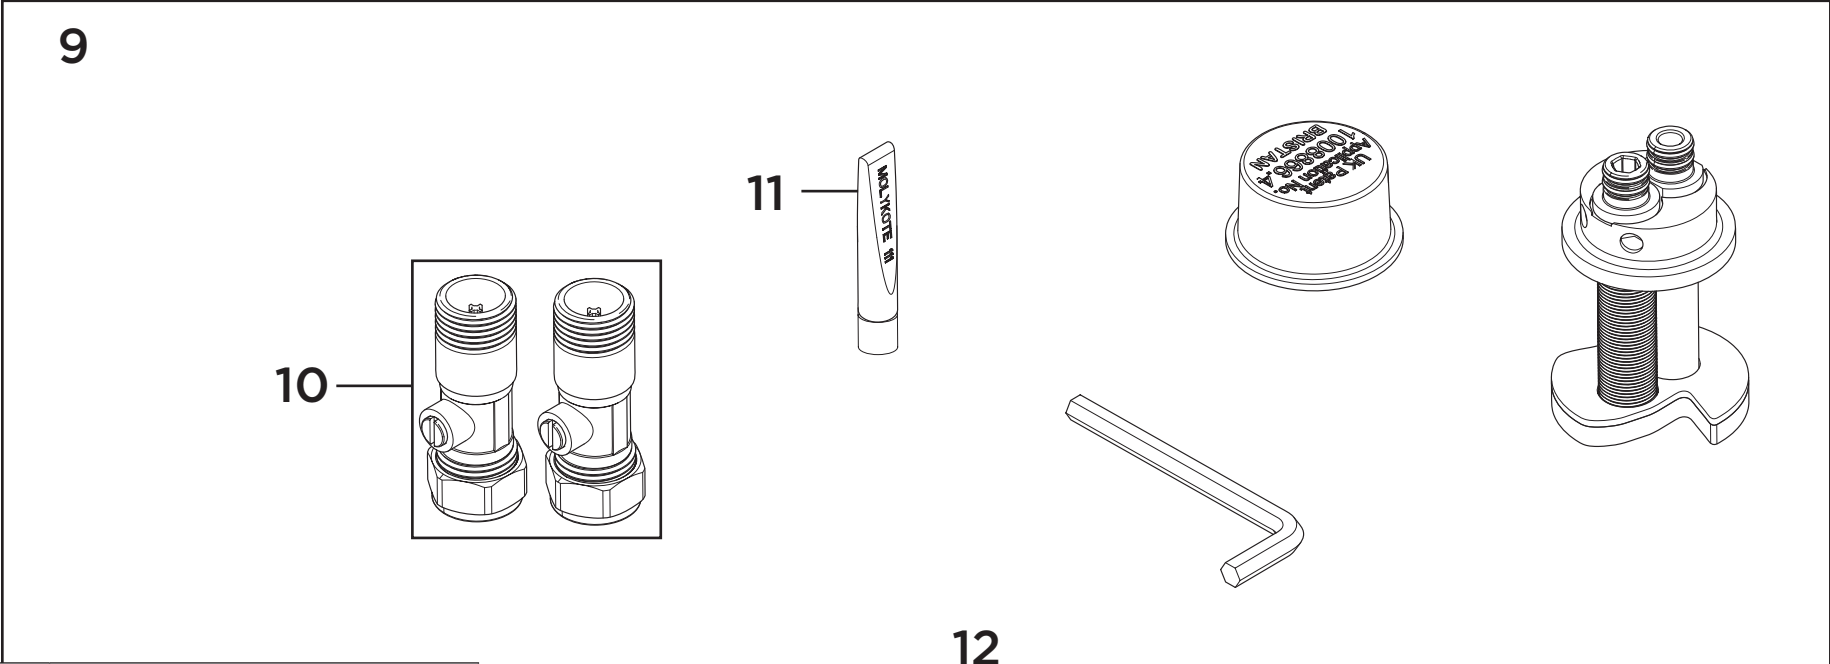

**Product Code:** EC SNK EF C

**Revision:** D3

8

7

1	Handle Assembly
2	1/2" Ceramic Disc Valves
3	Spout Seals Kit
4	Anti-Splash
5	M5x6 Screws (Pair)
6	Plinth
7	EasyFit Tool
8	Reinforcing Plate & Washer
9	EasyFit Pack
10	Isolation Valves (Pair)
11	Molykote Grease
12	1/2" BSP Flexible Tails (Pair)

**Product Code:** EC SNK EF C  
**Revision:** D3

1	Handle Assembly
2	1/2" Ceramic Disc Valves
3	Spout Seals Kit
4	Anti-Splash
5	M5x6 Screws (Pair)
6	Plinth
7	EasyFit Tool
8	Reinforcing Plate & Washer
9	EasyFit Pack
10	Isolation Valves (Pair)
11	Molykote Grease
12	1/2" BSP Flexible Tails (Pair)