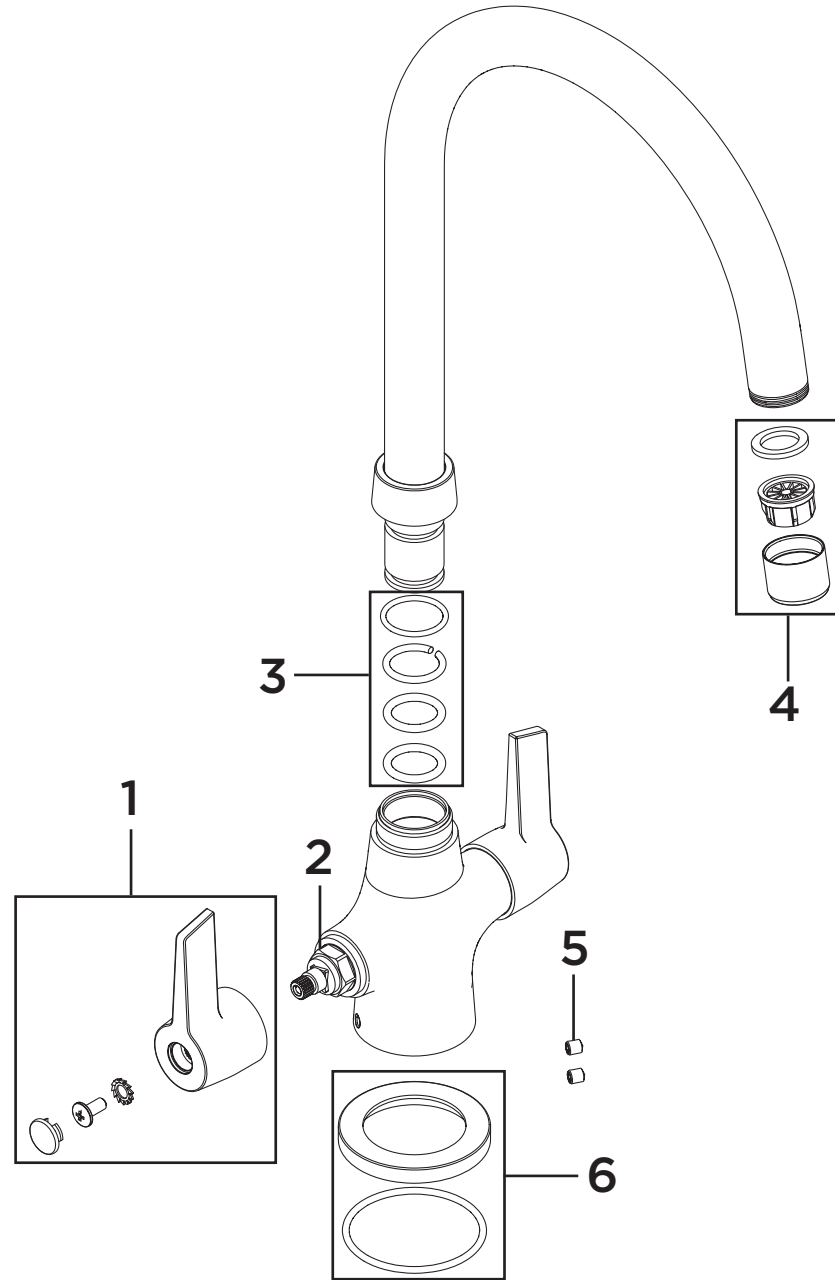

**Product Code:** EC SNK EF C

**Revision:** D3

8

7

1	Handle Assembly
2	1/2" Ceramic Disc Valves
3	Spout Seals Kit
4	Anti-Splash
5	M5x6 Screws (Pair)
6	Plinth
7	EasyFit Tool
8	Reinforcing Plate & Washer
9	EasyFit Pack
10	Isolation Valves (Pair)
11	Molykote Grease
12	1/2" BSP Flexible Tails (Pair)

**Product Code:** EC SNK EF C  
**Revision:** D3

1	Handle Assembly
2	1/2" Ceramic Disc Valves
3	Spout Seals Kit
4	Anti-Splash
5	M5x6 Screws (Pair)
6	Plinth
7	EasyFit Tool
8	Reinforcing Plate & Washer
9	EasyFit Pack
10	Isolation Valves (Pair)
11	Molykote Grease
12	1/2" BSP Flexible Tails (Pair)