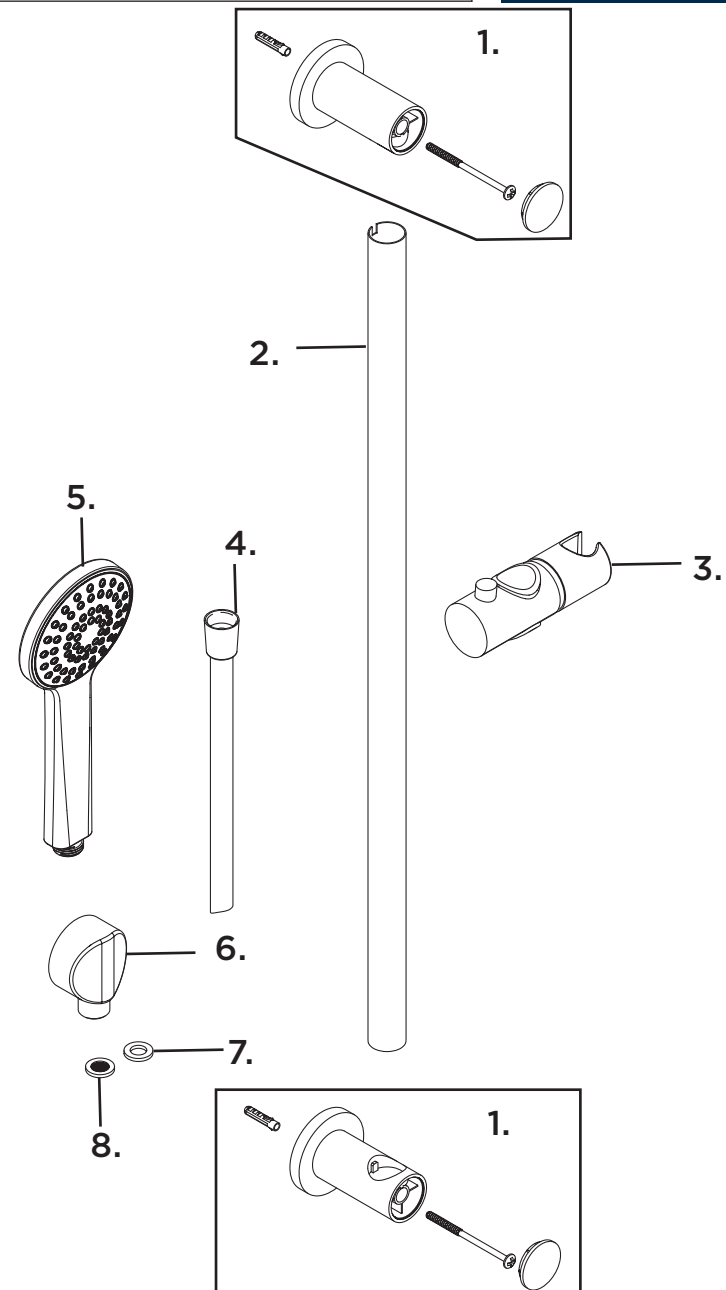

Product Code: HOURGLASS BLK SHWR PK

Revision: D1

1	Spline Adaptor
2	Diverter Shroud
3	Wall Outlet
4	Diverter Retaining Nut
5	Diverter Cartridge
6	Concealing Plate
7	Elbow Assembly
8	Screw Pack
9	Inserts (Pair)
10	Check Valve
11	5lpm Flow Limiter
12	7lpm Flow Limiter
13	Filter Washer
14	Handle Assembly
15	Temperature Stop
16	Temperature Shroud
17	Thermostatic Cartridge

Product Code: HOURGLASS BLK SHWR PK**Revision:** D1

1	Top Wall Bracket
2	650mm Riser Rail
3	Slider
4	1.5m Cone to Nut Hose
5	Multi-Function Handset
6	Wall Outlet
7	Sealing Washer
8	Filter Washer