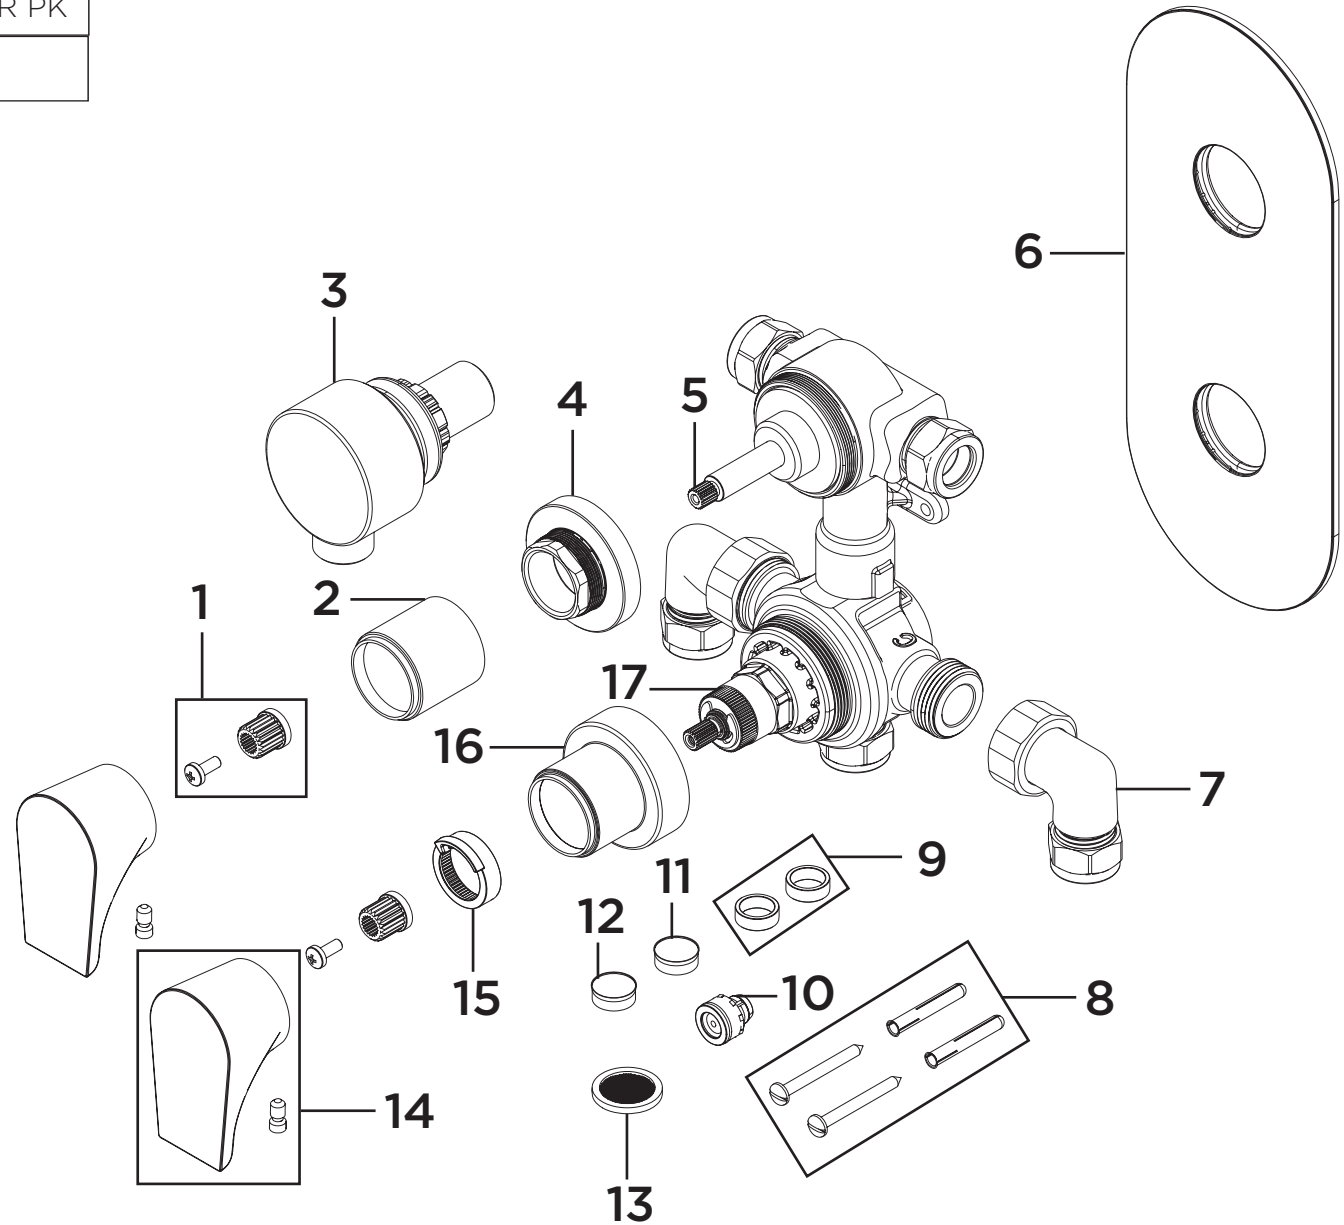

Product Code: HOURGLASS BLK SHWR PK

Revision: D1

1	Spline Adaptor
2	Diverter Shroud
3	Wall Outlet
4	Diverter Retaining Nut
5	Diverter Cartridge
6	Concealing Plate
7	Elbow Assembly
8	Screw Pack
9	Inserts (Pair)
10	Check Valve
11	5lpm Flow Limiter
12	7lpm Flow Limiter
13	Filter Washer
14	Handle Assembly
15	Temperature Stop
16	Temperature Shroud
17	Thermostatic Cartridge

Product Code: HOURGLASS BLK SHWR PK**Revision:** D1

1	Top Wall Bracket
2	650mm Riser Rail
3	Slider
4	1.5m Cone to Nut Hose
5	Multi-Function Handset
6	Wall Outlet
7	Sealing Washer
8	Filter Washer