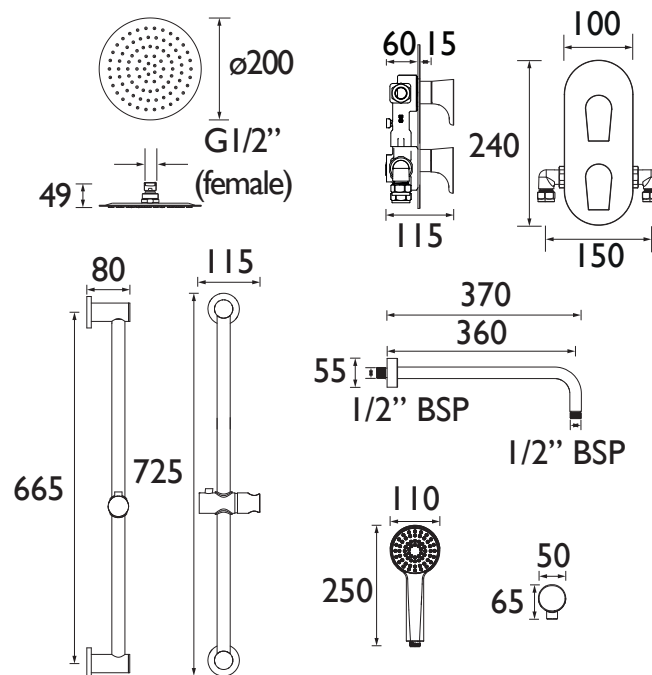

HOURGLASS BLK SHWR PK

HOURGLASS Shower Range Hourglass Black Concealed Dual Control Shower Pack

Features:

- All in one box - pack includes shower valve with integral two outlet diverter, slimline 200mm round fixed head with shower arm, and shower kit with an adjustable riser rail plus a multi function handset and wall outlet.
- Rub clean handset and fixed head - limescale and debris build-up is quickly and easily removed by rubbing a finger or a cloth over the nozzles.
- On-trend matt black finish to make a statement in your bathroom.
- Easy installation with an adjustable faceplate that fits total wall depths from 60mm to 75mm for a perfect flush finish
- Dual control - Flow and temperature are operated separately giving accurate control of both.
- Cartridge can be accessed from the front for easy servicing.
- 15mm inlet connections.
- 5-year parts and 1 year labour guarantee for peace of mind.
- Co-ordinating range of Bathroom taps available.

Product Certifications:

Specification	
Finish/Colour:	Black
Main Construction Material:	Brass; ABS
No of Controls:	2
Shower Type:	Dual Control
Shower Head Type:	Fixed Head; Adjustable
Valve/Cartridge Type:	Thermostatic Cartridge & 3/4" Ceramic Disc Valve
Maximum Hot Water Supply Temperature °C:	65
Maximum Static Pressure: (bar)	10
Plumbing System Suitability:	Suitable for all plumbing systems
Maximum Dynamic Pressure (bar):	0.2
Maximum Static Pressure (bar):	5.0
Connection Inlet:	15mm Compression
Connection Outlet:	G 1/2"
Isolation Valve Included:	No
Check Valve Included:	Yes

Dimensions (measurements in mm)

Flow Rates (l/min)

System Pressure (bar)	0.2	0.5	1	2	3	5
Through Handset (mixed)	2.7	5	7.3	7.8	8.9	9.8
Through Fixed Head (mixed)	3.6	5.9	6.5	8.1	8.5	9.6
Through Handset (without flow regulators)	3.1	5.8	8.7	12.9	16	21
Through Fixed Head (without flow regulators)	5.9	9.3	13.5	19.5	23.3	24.8

TECHNICAL
DATA
SHEET

BRISTAN

D3