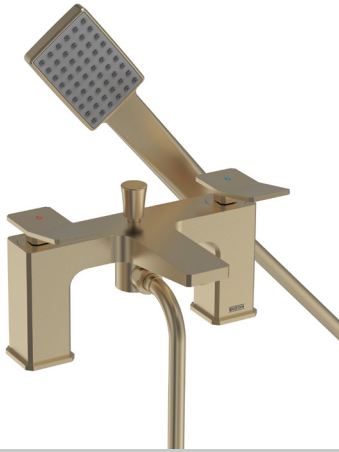

# TAN BSM BB

# TANGRAM Tap Range

Tangram Bath Shower Mixer  
Brushed Brass

## Specification

<b>Product Type:</b>	Bathroom Taps
<b>Main Construction Material:</b>	Brass
<b>Mount Type:</b>	Deck
<b>Handle Type:</b>	Flick Up
<b>Connection Inlet:</b>	3/4" BSP
<b>Connection Outlet:</b>	M24 Recessed Honeycomb Aerator
<b>Number of Tap Holes:</b>	2
<b>Valve/Cartridge Type:</b>	3/4" Short Stem Ceramic Disc Valve
<b>Plumbing System Requirements:</b>	Suitable for all plumbing systems
<b>Minimum Dynamic Pressure (bar):</b>	0.3 bar
<b>Maximum Dynamic Pressure (bar):</b>	5 bar
<b>Maximum Hot Water Temperature °C:</b>	60°C
<b>Maximum Static Pressure (bar):</b>	10 bar
<b>Flow Type:</b>	Single
<b>Isolation Included:</b>	No

## Features:

- Long life 1/4 turn ceramic disc valves for added durability and smooth control.
- Robust metal fixing nut to secure the tap in place reducing the risk of loosening over time.
- On-trend brushed brass finish to make a statement in your bathroom.
- Rub clean handset - limescale and debris build-up is quickly and easily removed by rubbing a finger or a cloth over the nozzles.
- 10-year parts and 1 year labour guarantee for peace of mind.
- Also available in black and chrome.
- Co-ordinating Bathroom taps available.