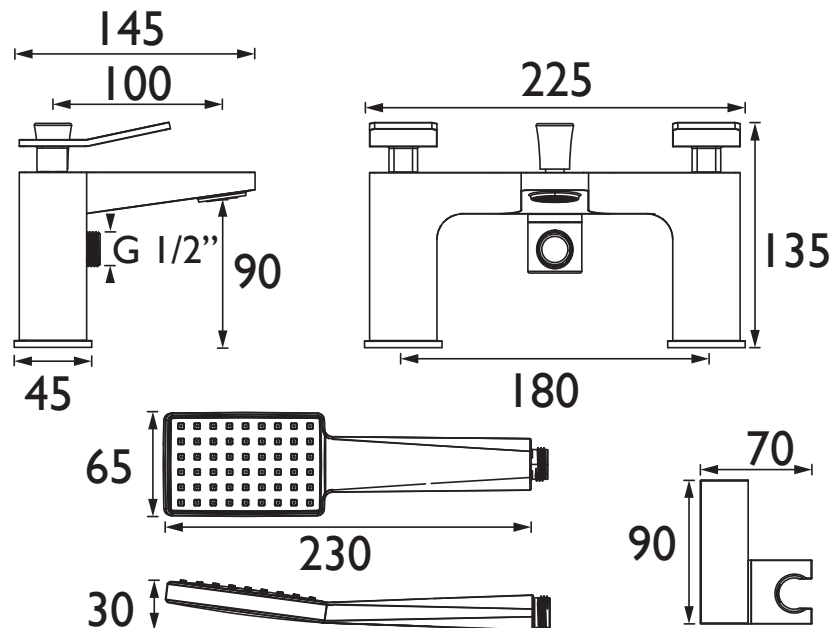

## Specification

<b>Product Type:</b>	Bathroom Taps
<b>Main Construction Material:</b>	Brass
<b>Mount Type:</b>	Deck
<b>Handle Type:</b>	Flick Up
<b>Connection Inlet:</b>	3/4" BSP
<b>Connection Outlet:</b>	M24 Recessed Honeycomb Aerator
<b>Number of Tap Holes:</b>	2
<b>Valve/Cartridge Type:</b>	3/4" Short Stem Ceramic Disc Valve
<b>Plumbing System Requirements:</b>	Suitable for all plumbing systems
<b>Minimum Dynamic Pressure (bar):</b>	0.3 bar
<b>Maximum Dynamic Pressure (bar):</b>	5 bar
<b>Maximum Hot Water Temperature °C:</b>	60°C
<b>Maximum Static Pressure (bar):</b>	10 bar
<b>Flow Type:</b>	Single
<b>Isolation Included:</b>	No

## Dimensions (measurements in mm)