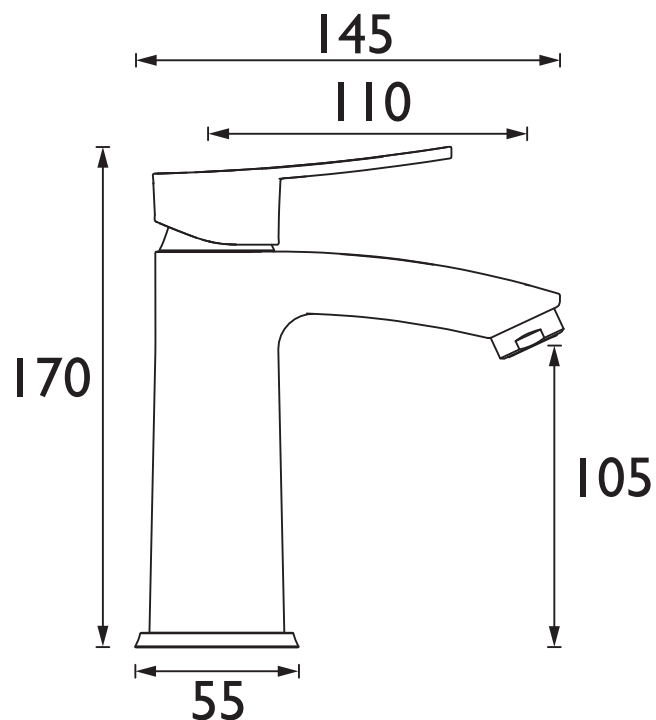

APL ES BAS BLK

APPEAL Tap Range Appeal Eco Start Basin Mixer with Clicker Waste Black

Features:

- Eco Start technology saves energy by having cold water as the default central start position of the tap handle. Hot water is only activated when the tap lever is moved from the central position, so your boiler is not unnecessarily fired up.
- This tap has a flow regulator, which limits the flow of water to 5 litres per minute, reducing the amount of water you use.
- Long life ceramic cartridge for added durability and smooth control.
- Everything you need in the box including flexible tails and clicker waste so nothing to buy separately.
- On-trend matt black finish to make a statement in your bathroom or WC.
- 10-year parts and 1 year labour guarantee for peace of mind.
- Also available in chrome and brushed brass.
- Co-ordinating Bathroom taps available.

Product Certifications:

WRAS Certificate No: 2309904
WRAS Expiry Date: 30/09/2028

Specification

Product Type:	Bathroom Taps
Main Construction Material:	Brass
Mount Type:	Deck
Handle Type:	Paddle Lever
Connection Inlet:	1/2" BSP Flexible Tails
Connection Outlet:	Housed 5lpm M24 Aerator
Number of Tap Holes:	1
Valve/Cartridge Type:	35mm Cold Start Upper Seal Cartridge
Plumbing System Requirements:	Suitable for all plumbing systems
Minimum Dynamic Pressure (bar):	0.5 bar
Maximum Dynamic Pressure (bar):	5 bar
Maximum Hot Water Temperature °C:	60°C
Maximum Static Pressure (bar):	10 bar
Flow Type:	Single
Isolation Included:	No

Dimensions (measurements in mm)

Flow Rates (l/min)

System Pressure (bar)	0.5	0.5	1	2	3	5
APL ES BAS BLK (mixed)	0.2	2.8	4.1	5	4.7	4.7

TECHNICAL DATA SHEET

BRISTAN

D2