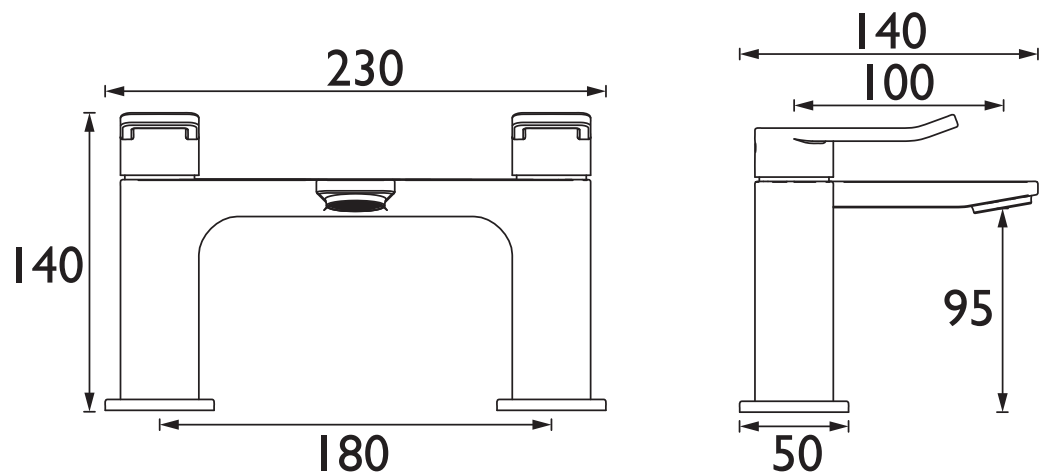

Product Certifications:

WRAS Cert. Number: 2309900
WRAS Expiry Date: 30/09/2028

For more products, visit our website:
<http://www.bristan.com>

Specification

Product Type:	Bathroom Taps
Main Construction Material:	Brass
Mount Type:	Deck
Handle Type:	Loop
Connection Inlet:	3/4" BSP
Connection Outlet:	M24 Recessed Honeycomb Aerator
Number of Tap Holes:	2
Valve/Cartridge Type:	3/4" Short Stem Ceramic Disc Valve
Plumbing System Requirements:	Suitable for all plumbing systems
Minimum Dynamic Pressure (bar):	0.2 bar
Maximum Dynamic Pressure (bar):	5 bar
Maximum Hot Water Temperature °C:	60°C
Maximum Static Pressure (bar):	10 bar
Flow Type:	Single
Isolation Included:	No

Dimensions (measurements in mm)

Flow Rates (l/min)

System Pressure (bar)	0.2	0.5	1	2	3	5
SAF BF BB (mixed)	13.9	22.4	32.1	44.6	54.6	70.5

TECHNICAL DATA SHEET

BRISTAN

D1.1