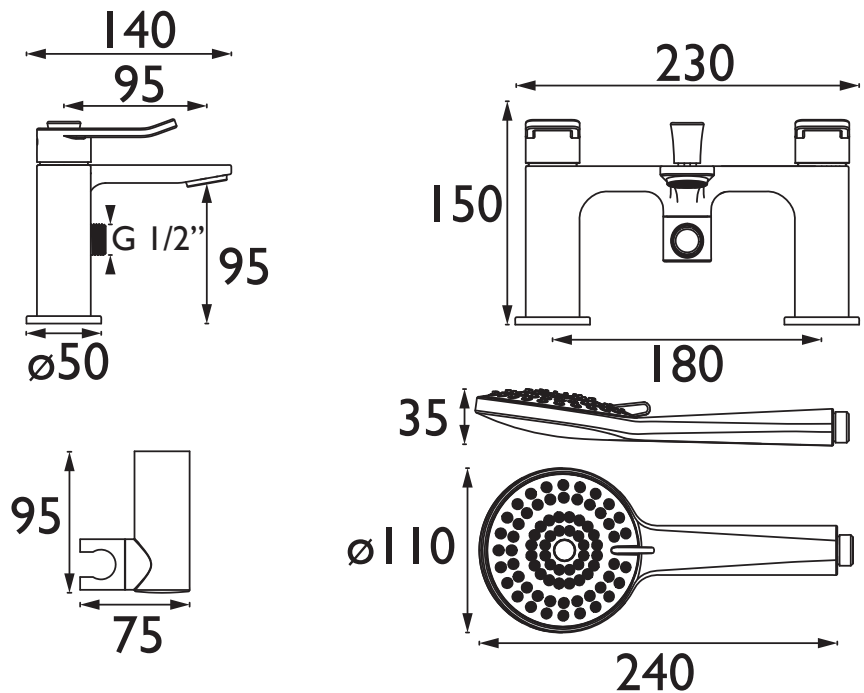

SAF BSM C

SAFFRON Tap Range Saffron Bath Shower Mixer Chrome

Features:

- Long life 1/4 turn ceramic disc valves for added durability and smooth control.
- Robust metal fixing nut to secure the tap in place reducing the risk of loosening over time.
- A hard-wearing, flawless, scratch resistant chrome finish that lasts for years. Salt spray tested to ensure added durability.
- Rub clean handset - limescale and debris build-up is quickly and easily removed by rubbing a finger or a cloth over the nozzles.
- 10-year parts and 1 year labour guarantee for peace of mind.
- Also available in black and brushed brass
- Co-ordinating Bathroom taps and Recess shower available.

Product Certifications:

Kiwa Certification No: 2312720
Kiwa Expiry Date: 11/12/2028

WRAS Certification No: 2312356
WRAS Expiry Date: 31/12/2028

Specification

Product Type:	Bathroom Taps
Main Construction Material:	Brass
Mount Type:	Deck
Handle Type:	Loop
Connection Inlet:	3/4" BSP
Connection Outlet:	M24 Recessed Honeycomb Aerator
Number of Tap Holes:	2
Valve/Cartridge Type:	3/4" Short Stem Ceramic Disc Valve
Plumbing System Requirements:	Suitable for all plumbing systems
Minimum Dynamic Pressure (bar):	0.3 bar
Maximum Dynamic Pressure (bar):	5 bar
Maximum Hot Water Temperature °C:	60°C
Maximum Static Pressure (bar):	10 bar
Flow Type:	Single
Isolation Included:	No

Dimensions (measurements in mm)

Flow Rates (l/min)

System Pressure (bar)	0.3	0.5	1	2	3	5
Through Bath Filler (mixed)	9.6	15.8	23.4	33.4	40.7	52.5
Through Handset (mixed)	3.9	5.1	7.5	11	14	18.6

TECHNICAL DATA SHEET