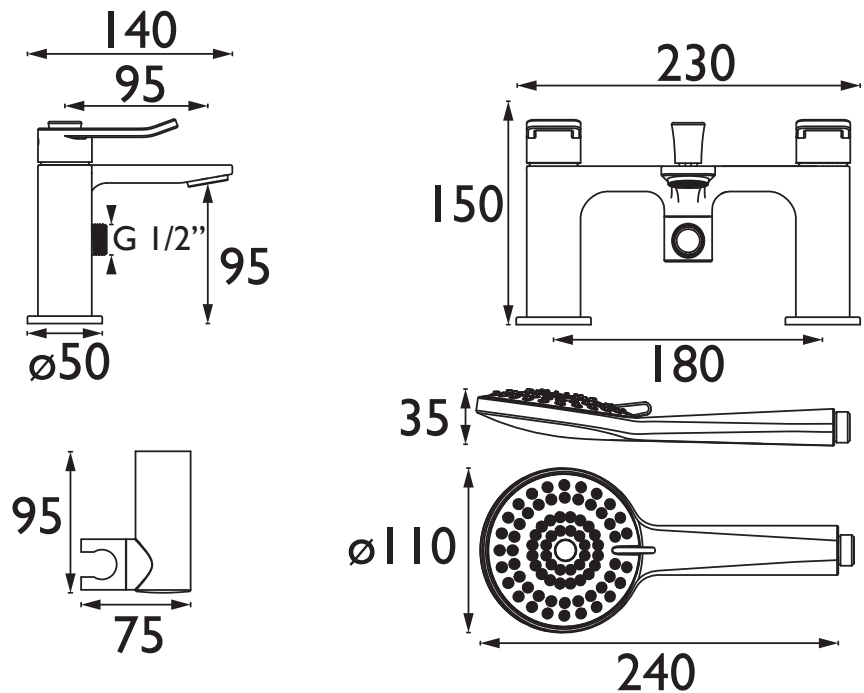

### Specification

<b>Product Type:</b>	Bathroom Taps
<b>Main Construction Material:</b>	Brass
<b>Mount Type:</b>	Deck
<b>Handle Type:</b>	Loop
<b>Connection Inlet:</b>	3/4" BSP
<b>Connection Outlet:</b>	M24 Recessed Honeycomb Aerator
<b>Number of Tap Holes:</b>	2
<b>Valve/Cartridge Type:</b>	3/4" Short Stem Ceramic Disc Valve
<b>Plumbing System Requirements:</b>	Suitable for all plumbing systems
<b>Minimum Dynamic Pressure (bar):</b>	0.3 bar
<b>Maximum Dynamic Pressure (bar):</b>	5 bar
<b>Maximum Hot Water Temperature °C:</b>	60°C
<b>Maximum Static Pressure (bar):</b>	10 bar
<b>Flow Type:</b>	Single
<b>Isolation Included:</b>	No

### Dimensions (measurements in mm)