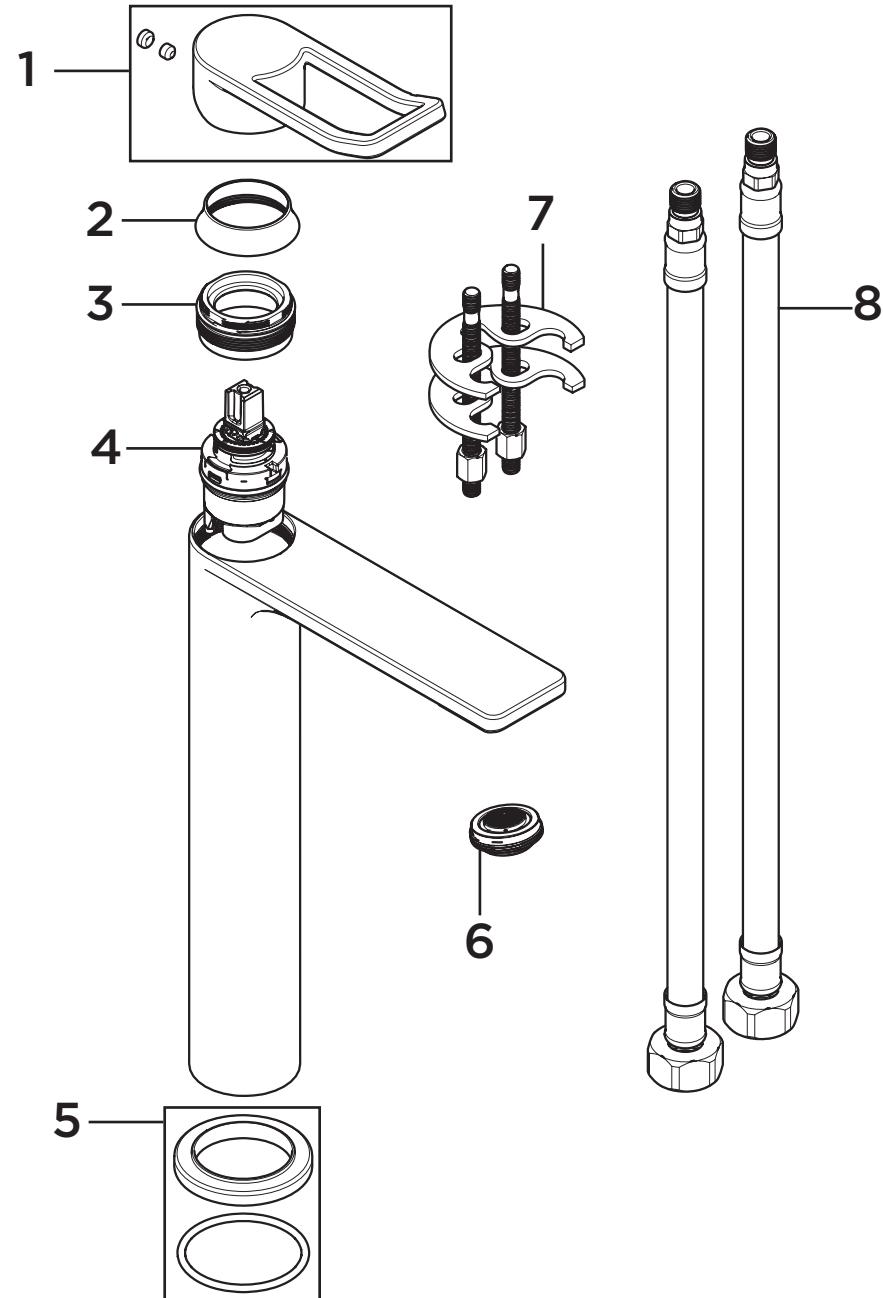

Product Code: SAF ES TLBAS \_

Revision: D1

1	Handle Assembly
2	Shroud
3	Cartridge Retaining Nut
4	28mm Cold Start Single Lever Cartridge
5	Plinth and Rubber Seal
6	M24 5lpm Coin Slot Honeycomb Aerator
7	Fixing Kit (2 rod)
8	Flexible Tails