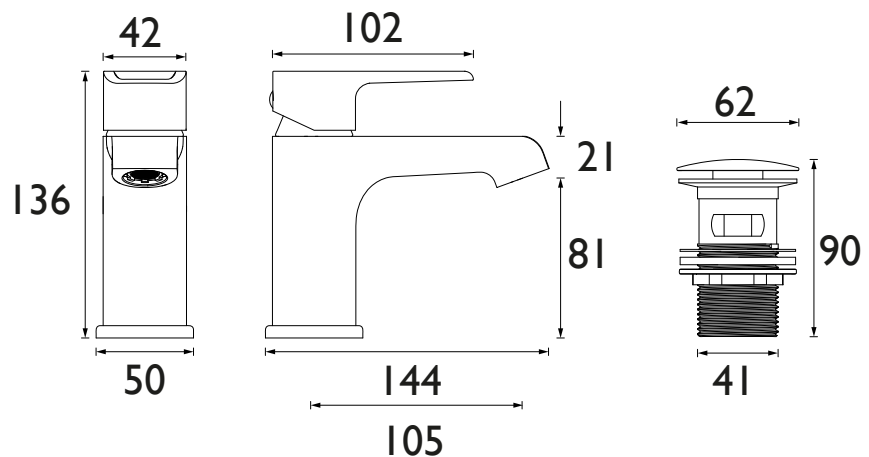

### Specification

Product Type:	Bathroom Taps
Main Construction Material:	Brass
Mount Type:	Deck
Handle Type:	Lever Handle
Connection Inlet:	1/2" BSP Flexible Tails
Connection Outlet:	5lpm Coin Slot Aerator
Number of Tap Holes:	1
Valve/Cartridge Type:	35mm Single Lever Cartridge
Plumbing System Requirements:	Suitable for all plumbing systems
Minimum Dynamic Pressure (bar):	0.5 bar
Maximum Dynamic Pressure (bar):	5 bar
Maximum Hot Water Temperature °C:	60°C
Maximum Static Pressure (bar):	10 bar
Flow Type:	Single
Isolation Included:	N

### Dimensions (measurements in mm)