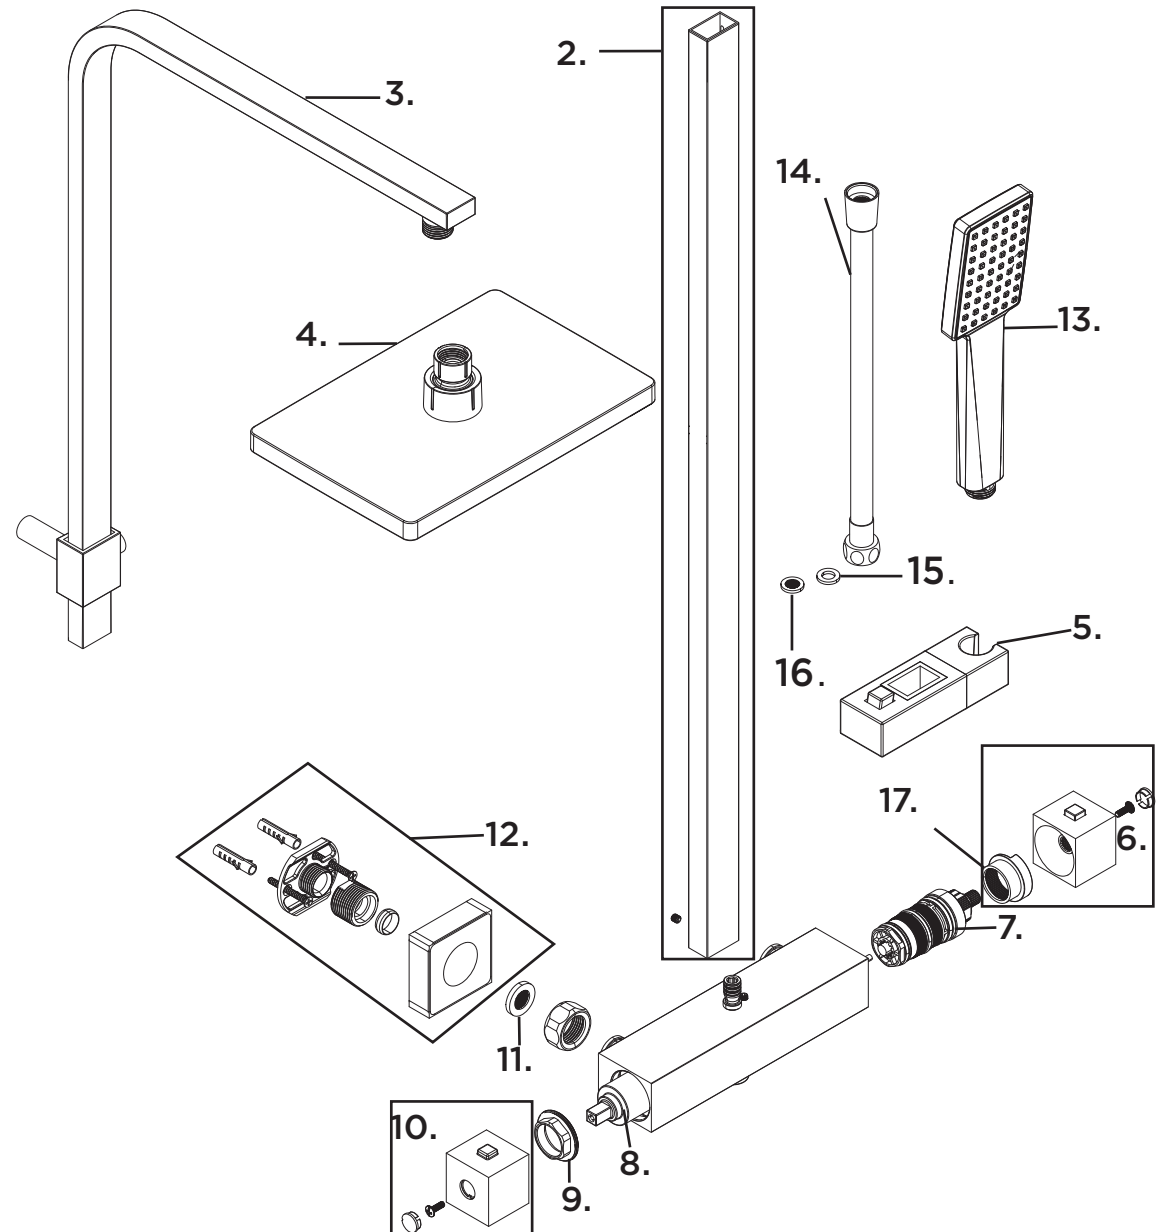

Product Code: CRZ SHXDIVCTFF BLK

Revision: D2

1	Wall Bracket Assembly
2	750mm Riser Rail Assembly
3	Wall Arm Assembly
4	Fixed Head
5	Handset Holder
6	Temperature Handle Assembly
7	Thermostatic Cartridge
8	Diverter Cartridge
9	Diverter Retaining Nut
10	Flow Handle Assembly
11	3/4" Filter Washer
12	Wall Mount Kit (Pair)
13	Single Function Handset
14	1.5m Cone to Nut Hose
15	Washer
16	Filter Washer
17	Temperature Stop