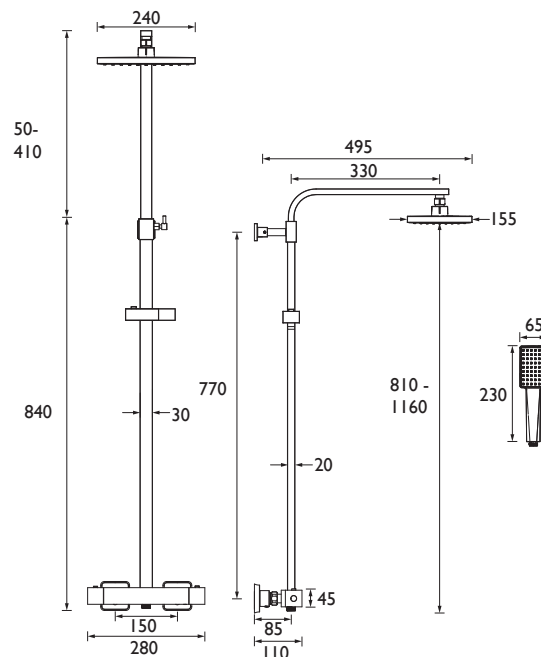

CRZ SHXDIVCTFF BLK

CRAZE Shower Range Craze Adjustable Rigid Riser Diverter Bar Shower Black

Features:

- You really can count on Bristan showers as they are designed, engineered and tested to last with our easy fit installation and family safe features plus a modern black finish, all under a 5 Year guarantee for peace of mind
- A black finish that will make a statement in any bathroom
- Supplied with our wallmount 12 fixing kit. The simplest solution for installing, maintaining and replacing bar mixer showers, using built in front-of-wall isolation valves and 15mm inlet connections
- Dual control - Flow and temperature are controlled separately giving accurate control of both
- Thermostatic cartridge with preset temperature stop at 38°C to eliminate the ability to select an unsafe temperature and can be adjusted up to a maximum of 43°C

Product Certifications:

WRAS Certificate No: 2209901

WRAS Expiry Date: 30/09/2027

Specification

Finish/Colour:	Black
Main Construction Material:	Brass, Stainless Steel, ABS
No of Controls:	2
Shower Type:	Bar Shower
Shower Head Type:	Fixed Head & Single Function Handset
Shower Kit:	Telescopic Riser with Fixed Head
Valve/Cartridge Type:	Thermostatic Cartridge
Maximum Hot Water Supply Temperature °C:	60
Plumbing System Suitability:	Suitable for high pressure systems
Minimum Dynamic Pressure (bar):	1.0
Maximum Dynamic Pressure (bar):	5.0
Maximum Static Pressure (bar):	10
Connection Inlet:	15mm Compression
Connection Outlet:	G1/2" and Riser Outlet
Isolation Valve Included:	Yes
Check Valve Included:	Yes

Dimensions (measurements in mm)

Flow Rates (l/min)

System Pressure (bar)	1	2	3	4	5
Through Handset (mixed)	6.8	10.2	12.7	14.8	16.7
Through Fixed Head (mixed)	6.8	10.2	12.8	15.0	16.8

TECHNICAL
DATA
SHEET

BRISTAN