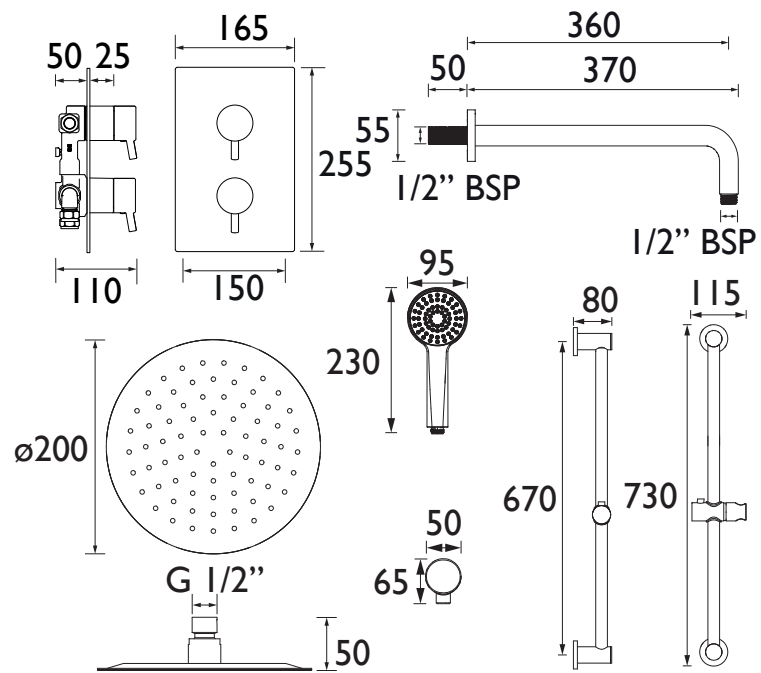

## Features:

- Enjoy peace of mind with a 42°C safety stop, including override when required
- Shower safely with automatic shut-off protection if hot or cold water supply fails
- Keep your shower performing like new with rub-clean nozzles that wipe clean easily
- Supplied with everything you need, including shower valve with integral two outlet diverter, slimline 200mm round drench head with shower arm, shower kit with an adjustable riser rail, and a rub-clean multi function handset and wall outlet
- Easy installation with an adjustable faceplate that fits total wall depths from 50mm to 75mm for a perfect flush finish

## Specification

Finish/Colour:	Black
Main Construction Material:	Brass; ABS
No of Controls:	2
Shower Type:	Dual Control
Shower Kit:	Fixed Head and Adjustable Riser Kit
Valve/Cartridge Type:	35mm Thermostatic Cartridge
Maximum Hot Water Supply Temperature °C:	60
Plumbing System Suitability:	Suitable for all plumbing systems
Minimum Dynamic Pressure (bar):	0.2
Maximum Dynamic Pressure (bar):	5
Maximum Static Pressure (bar):	10
Connection Inlet:	15mm Compression
Connection Outlet:	G 1/2"
Isolation Valve Included:	No
Check Valve Included:	Yes

## Dimensions (measurements in mm)