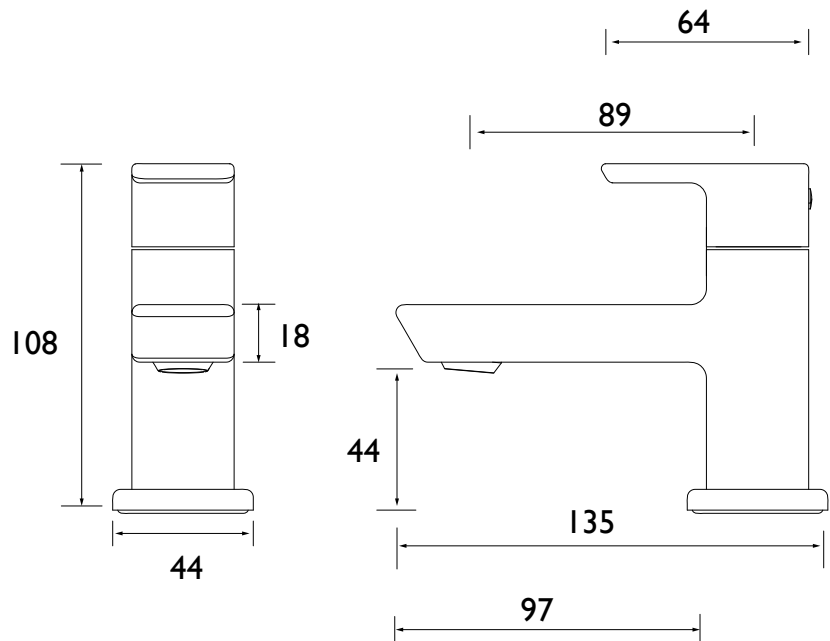

Product Certifications:

WRAS Certificate No: 250603002
WRAS Expiry Date: 30/06/2030

For more products, visit our website:
<http://www.bristan.com>

Specification

Product Type:	Bathroom Tap
Main Construction Material:	Brass
Mount Type:	Deck
Handle Type:	Square
Connection Inlet:	1/2" BSP
Connection Outlet:	M18 Flow Straightener
Number of Tap Holes:	2
Valve/Cartridge Type:	1/2" Ceramic Disc Valve - 1/4 turn
Plumbing System Requirements:	Suitable for all plumbing systems
Minimum Dynamic Pressure (bar):	0.2 bar
Maximum Dynamic Pressure (bar):	5 bar
Maximum Hot Water Temperature °C:	65°C
Maximum Static Pressure (bar):	10 bar
Isolation Included:	No

Dimensions (measurements in mm)

Flow Rates (l/min)

System Pressure (bar)	0.2	0.5	1	2	3	5
COB 1/2 BLK (Cold)	7.5	11.8	16.7	23.7	29	37.4
COB 1/2 BLK (Hot)	7.4	11.6	16.5	23.3	28.5	36.8

TECHNICAL
DATA
SHEET

BRISTAN