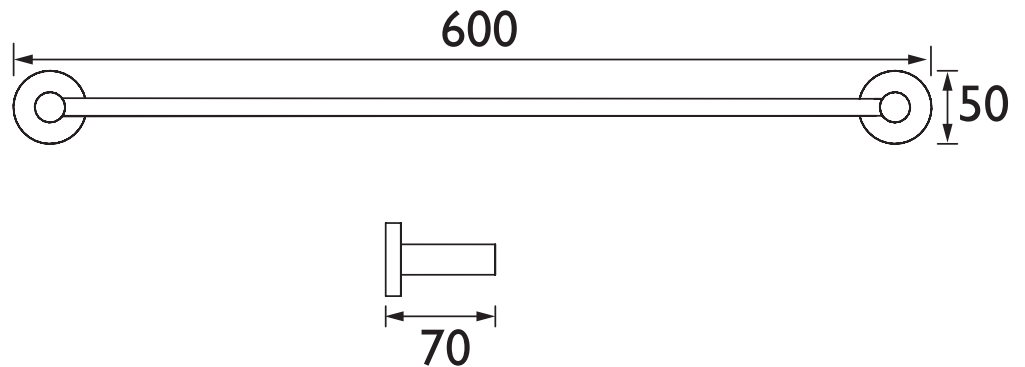

### Features:

- Height 50mm
- Width 600mm
- Depth 70mm

### Specification

Contemporary or Traditional:	Contemporary
Main Construction Material:	Brass

### Dimensions (measurements in mm)

**TECHNICAL  
DATA  
SHEET**

**BRISTAN**

D1