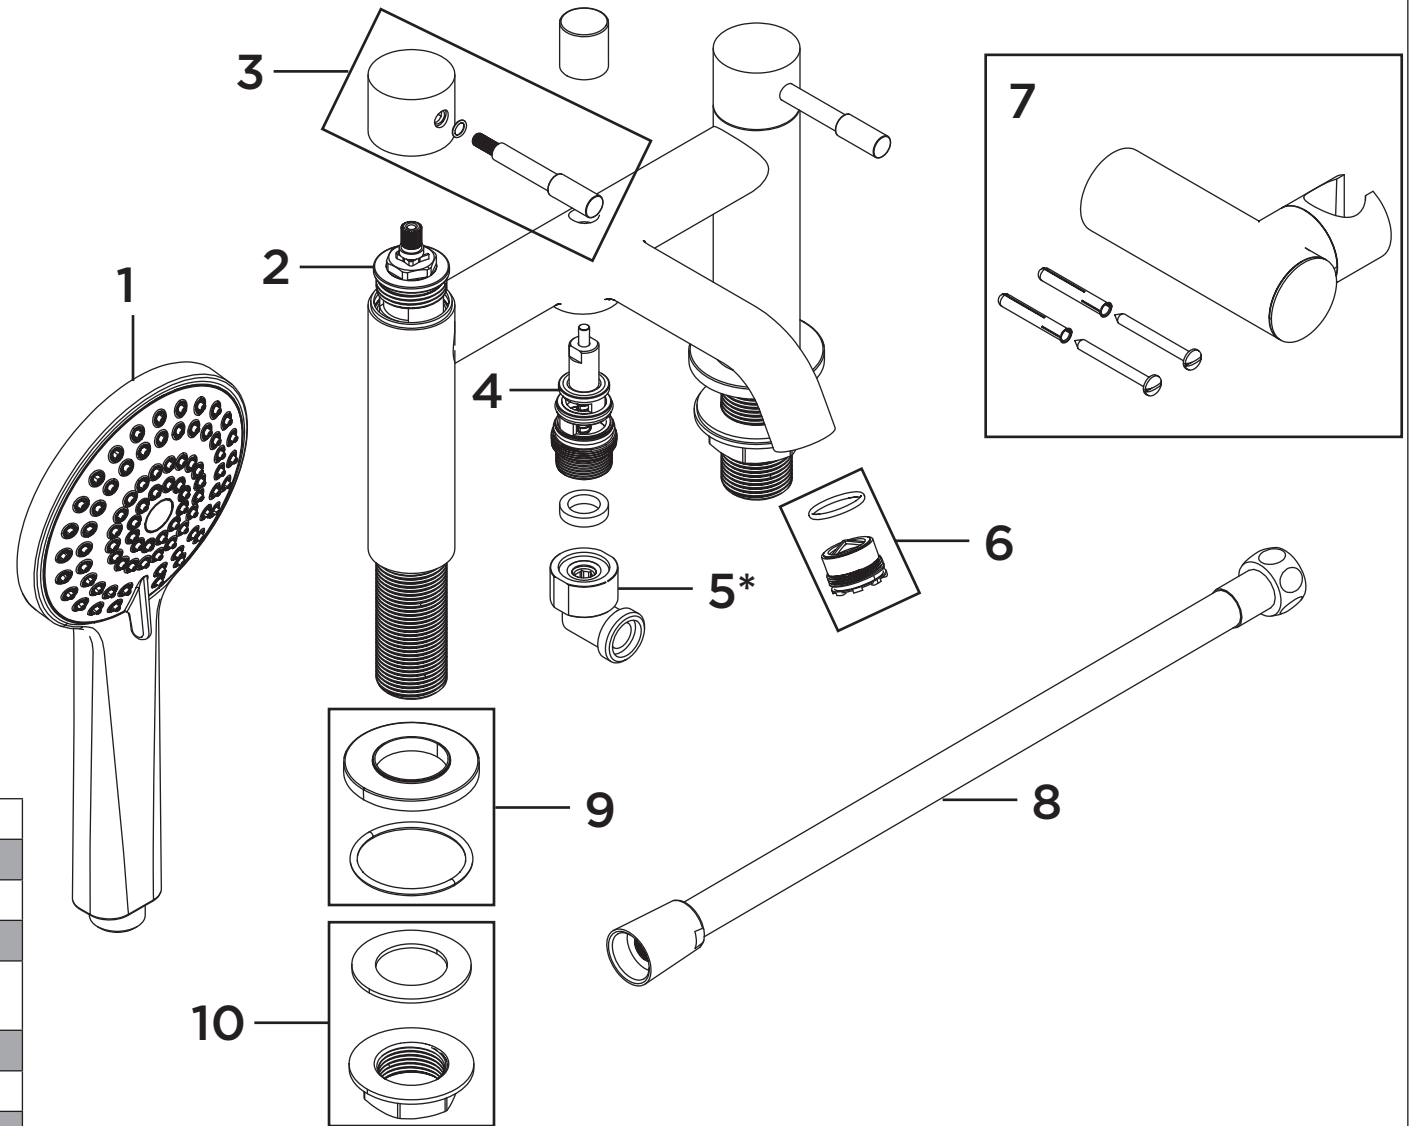

**Product Code:** MI BSM C-BLK

**Revision:** D1

1	Multi-Function Handset
2	3/4" Ceramic Disc Valves (Pair)
3	Handle Assembly (Pair)
4	Diverter Mechanism
5*	Hose Connection Elbow (Black Only)
6	M25 Aerator
7	Wall Bracket
8	1.5m Hose
9	Plinth & Washer
10	3/4" Backnut & Washer (Pair)